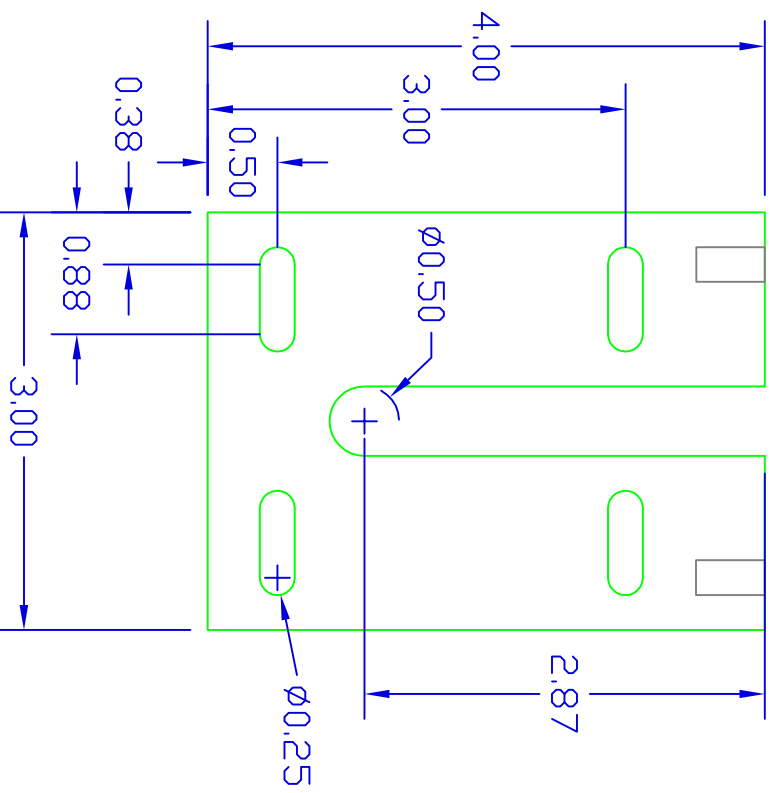

TAP 1/4-20 X 0.5"

BEARING ASSEMBLY X2
NYLON 6