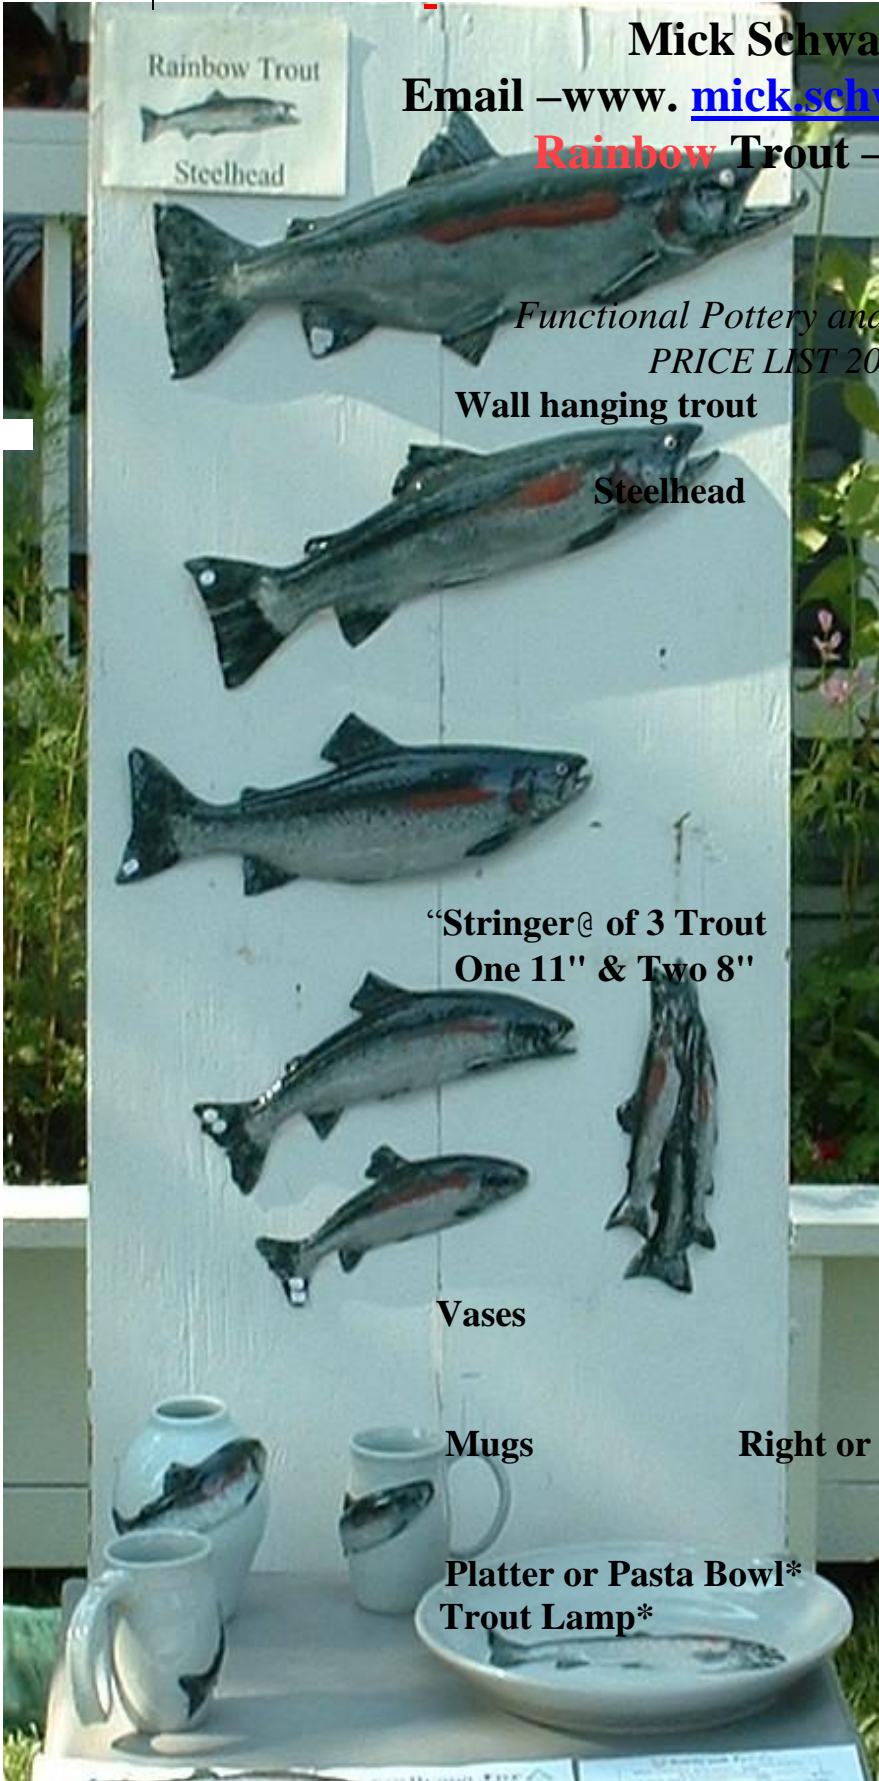

Earth and Fire - Porcelain Pottery

Mick Schwartz

Email –www. mick.schwartz@att.net

Rainbow Trout – Steelhead

Functional Pottery and Display Art
PRICE LIST 2010

Wall hanging trout

Approx. Size Price

23 in 135.00

19 & 16 in 55.00

14 in 45.00

10 in 25.00

**“Stringer” of 3 Trout
One 11" & Two 8"**

45.00

Vases

Small 85.00

Large 225.00

Mugs

Right or Left

65.00

Platter or Pasta Bowl*

135.00

Trout Lamp*

300.00

* not pictured