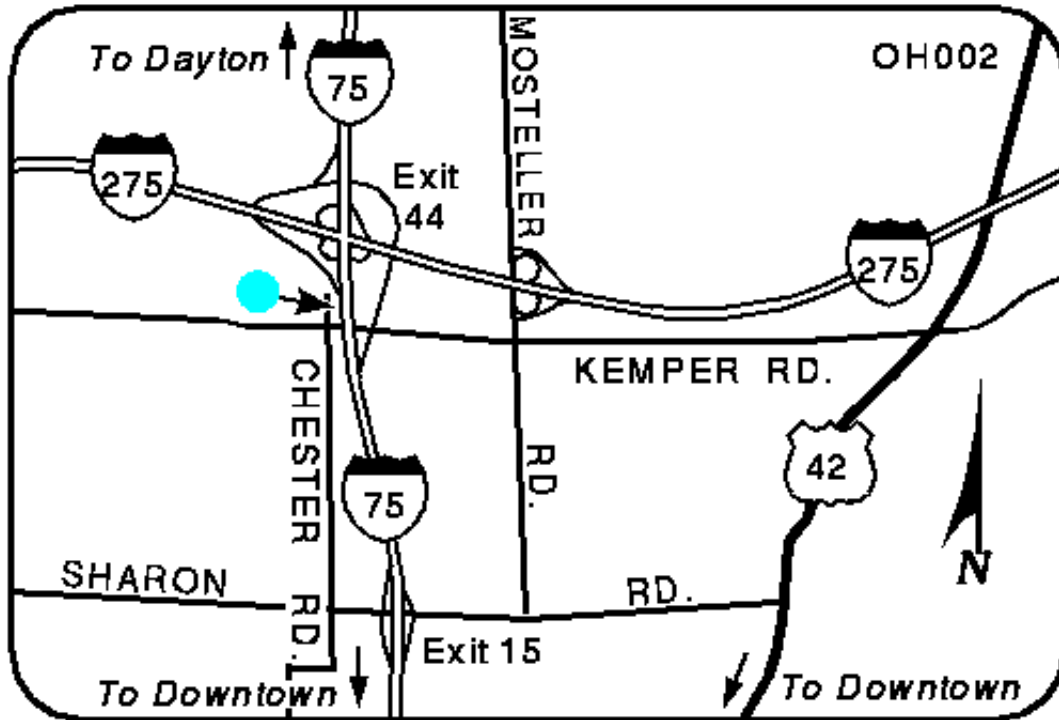

*Indicates services/amenities which may require an additional cost.

**Some amenities/programs are not available at all US locations.

+In some rooms.

Econo Lodge

Local Map:

Directions to Our Hotel:

I-75 exit 15 (Sharon Rd) W 1 blk to Chester turn rt, hotel is at the end of Chester. I-275 exit 44 (Mostellek Rd) rt on Kemper htl 2 blks.