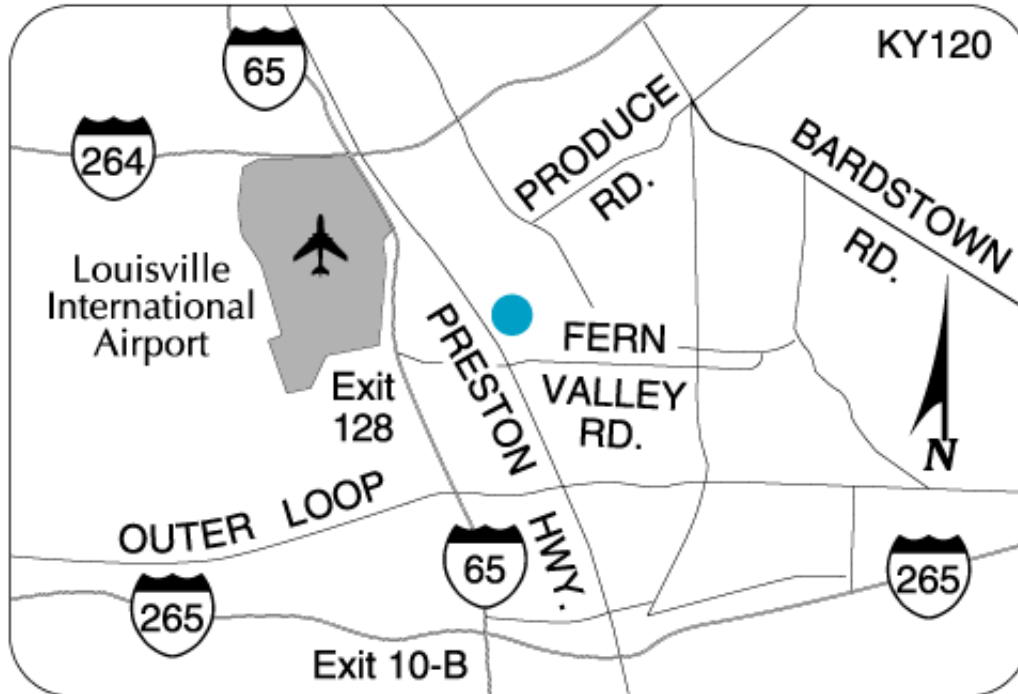

Conveniently located only minutes from Fair and Expo Center. Many restaurants within walking distance. Jefferson Mall only 2 minutes away. Church Hill Downs Museum 3 miles. Louisville International Airport only 5 minutes away. Conveniently located near UPS Headquarters and Ford Motor Plant. While in the Louisville area please take advantage of our beautiful landscape property and all of our amenities.

Area Businesses:

- Commerce Park (4.0m/6.4km NE)
- Ford Assembly Plant (1.0m/1.6km SW)
- Jewish Hospital (6.0m/9.7km N)
- National Guard Army (2.0m/3.2km SW)
- UPS (1.0m/1.6km SW)
- University of Louisville (3.0m/4.8km NW)

*Indicates services/amenities which may require an additional cost.

**Some amenities/programs are not available at all US locations.

+In some rooms.

Econo Lodge

Local Map:

Directions to Our Hotel:

Take I-65 Exit 128 (Fern Valley Rd.) to Preston Highway. Make left turn, go 1 block. Hotel located on right side of Preston Highway.