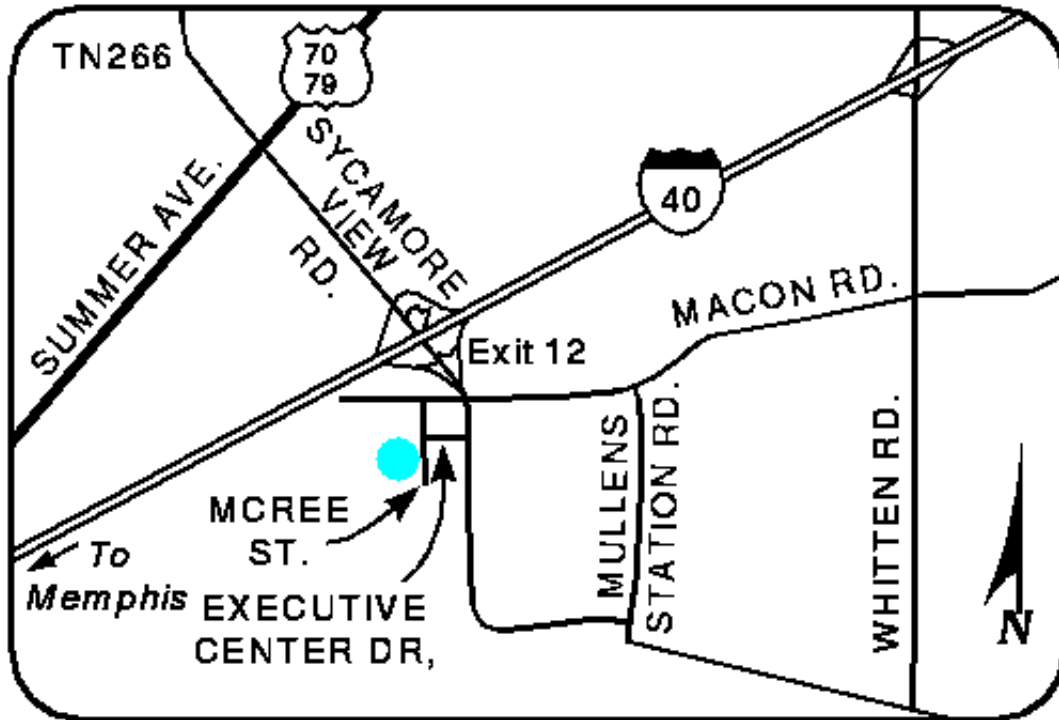

## Comfort Inn I-40 East

\*\*Some amenities/programs are not available at all US locations.  
+In some rooms.

## Comfort Inn I-40 East

### Local Map:

### Directions to Our Hotel:

From I-40 take Exit 12, Sycamore View. Go South on Sycamore View to Macon CV. Right on Macon CV, to McRee, left on McRee.