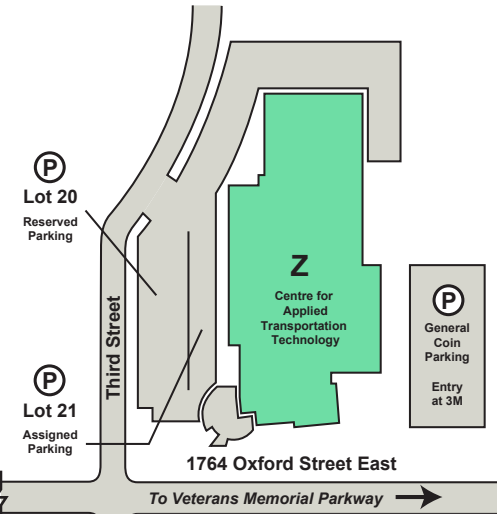

Revised October 2012

FANSHAWE COLLEGE

1001 Fanshawe College Blvd., London

Emergencies Dial 4242

- Admissions** Continuing Education (A1037)
Office of the Registrar (E1012)
- Financial Aid** Awards and Scholarships (K1003)
Financial Aid Office (E2020)
- Food Services** B Food Court
D Cafeteria/ D Courtyard Cafe
H Cafeteria
Oasis (SC Building)
Olive Oyle's Deli (A1001)
Out Back Shack Restaurant (SUB1027)
Saffron's Dining Room (A1027)
Tim Hortons B, D "Junction" and H
- Health and Fitness** Athletics Office (J1034)
Doctor's Office (SC1001)
Fitness 101 Health Club (J1006-1)
Fowler Kennedy Clinic (SC1001)
Gym 1 & 2 (J1015), Gym 3 (J1032)
Pharmacy (SC1002)
- Residence / Housing** Off-Campus Housing Registry (F1002)
Residence Office (R1001)
- Retail Services** Bookstore (F1002)
Clothing Store (D1042)
Computer Store (F1010)
Variety Store (D1043, SUB1009)
- Student Services** Accessibility Testing Centre (F2001)
Biz Booth (beside SUB1035)
Career Services / Co-operative Education (D1063)
Computer Homework Labs (F1000, L2005, B1049)
CONNECT Resource Centre (E2030)
Counselling and Accessibility Services (F2010)
First Nations Centre (A1047)
Foot Patrol (D1027)
International Services (E2025)
Learning Centre (A2019)
Library and Media Services (L1003)
Meal Plan (Bookstore F1002)
Print Shop (B1002)
Student Union Offices (SC2001)
Study Lounge (F1012)
Testing Centre (F2011)

P Visitor Parking
 M Motorcycle Parking
 Bicycle Rack
 X Designated Smoking Area

Z Building is located one block east of the main campus on Oxford Street.