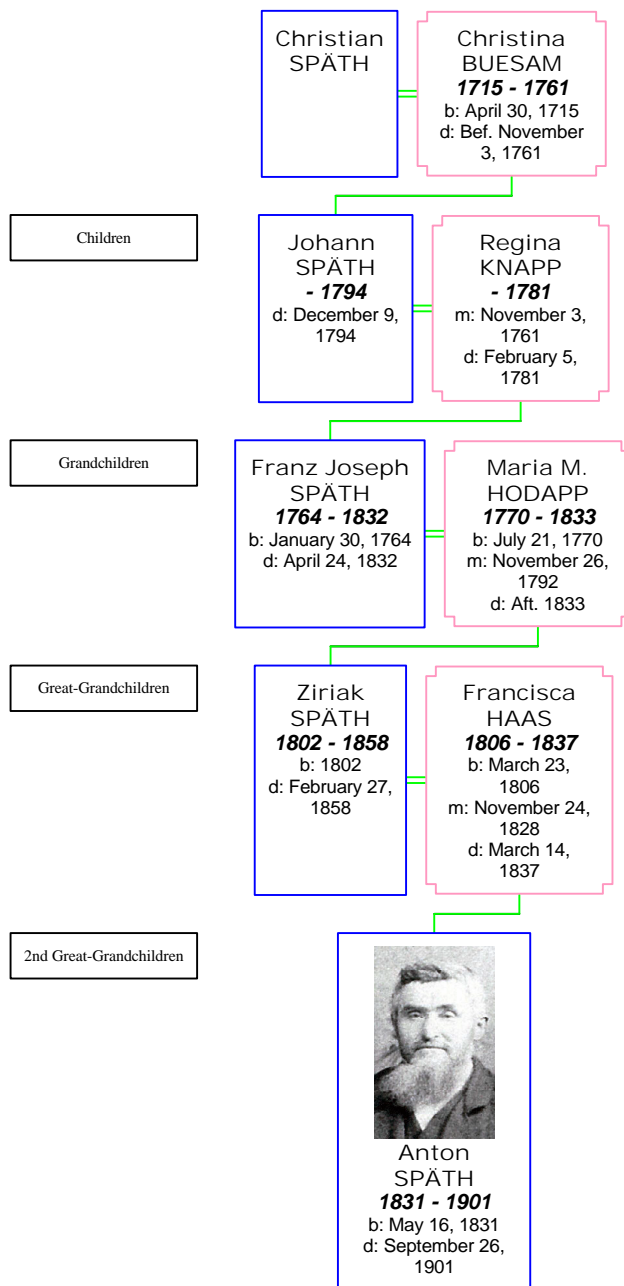

Direct German Ancestors of Anton Späth / Spade (March 27, 2006)

Please send photographs, updates,
information to: txauthor@yahoo.com