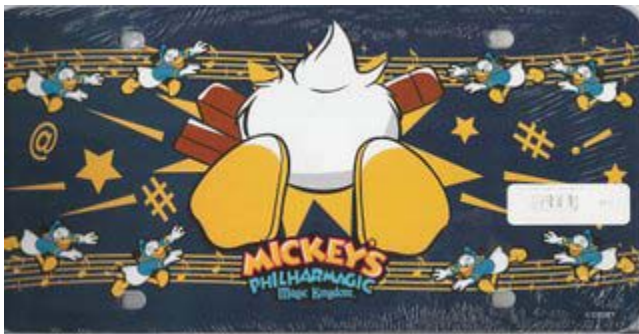

CLUB 71

EXPLORING THE WORLD OF DISNEY COLLECTIBLES

SATURDAY, OCTOBER 20, 2007

Both sides of the story...

When Mickey's Philharmagic opened, it was anything but a normal 3-D show. It stands to reason then that the license plate associated with it should be anything but a normal license plate.

This marks the first time that Disney has continued the artwork onto the back side (using a backside) of the license plate. I truly hope they continue to try new things with these plates.

POSTED BY RYAN CROCHET AT 10:09 AM 0 COMMENTS