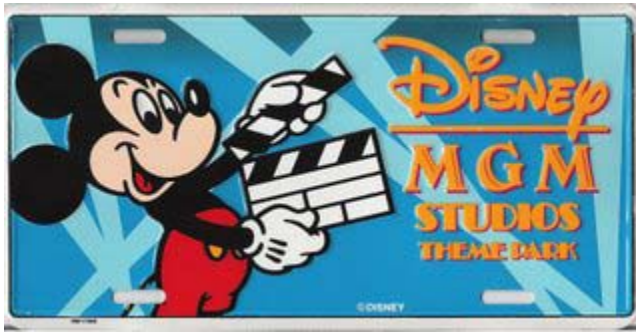

I truly hope you enjoyed this post and I hope that I can get back to a somewhat regular posting schedule again very soon. Till next time, Have a wonderful Disney day!!!

POSTED BY RYAN CROCHET AT 9:26 PM 0 COMMENTS

LABELS: CAST MEMBER ONLY, LICENSE PLATES