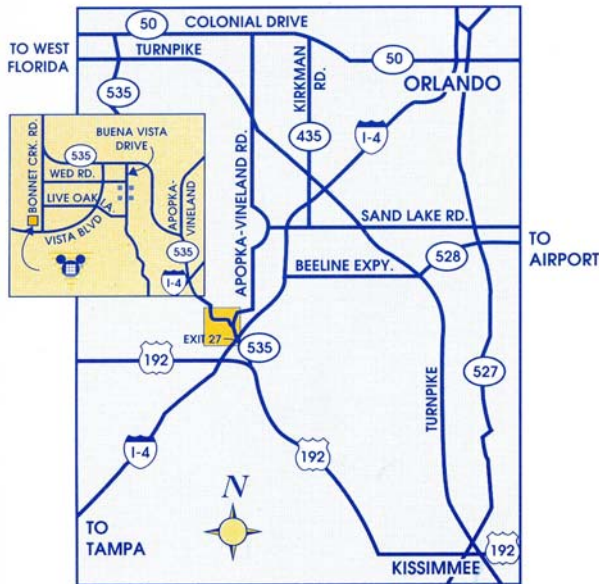

### Location Map

See reverse side for written directions.

### Directions to

#### From Orlando International Airport

Take the Anderson Beeline Expressway (toll road) west from the Orlando International Airport, approximately 10 to 12 miles to I-4. Follow Orlando/I-4 directions from there.

#### From West Florida/Turnpike

Take Turnpike south to I-4. Follow Orlando/I-4 directions from there.