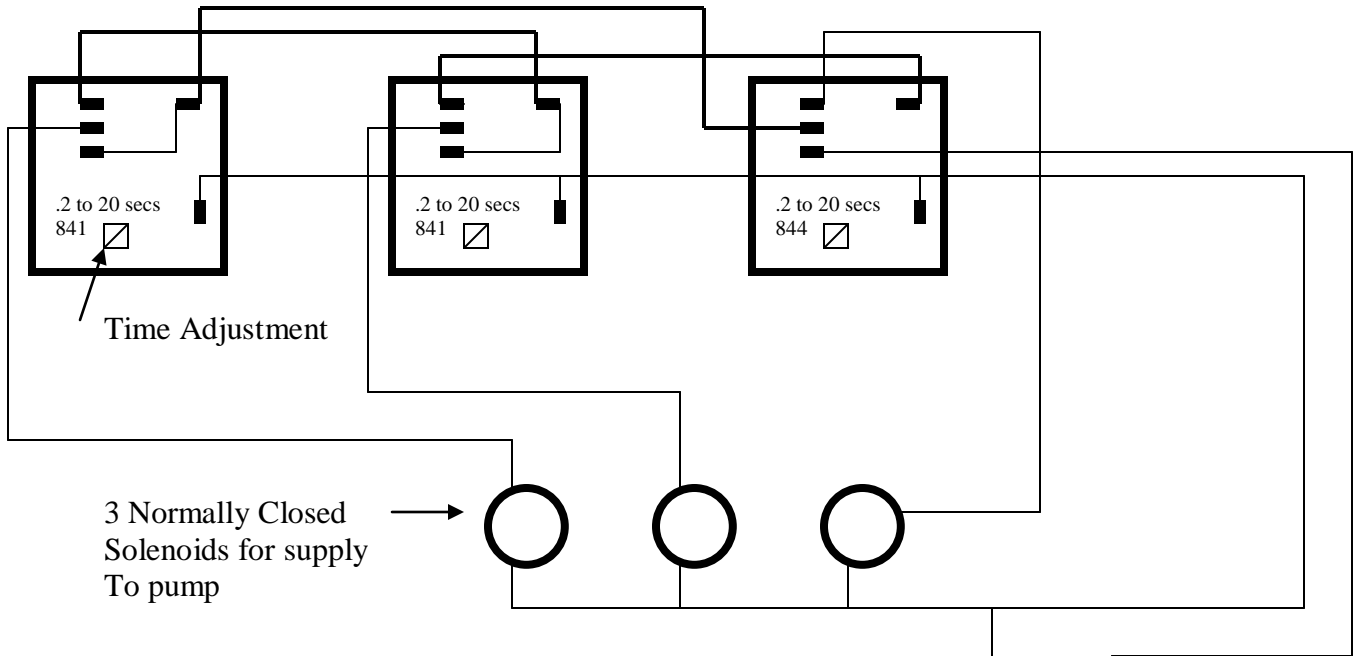

ETOWAH VALLEY EQUIPMENT

3 COLOR TIMING DEVICE

www.etowahvalleyequipment.com
828 891 7768

2 options for trigger (not supplied unless ordered)