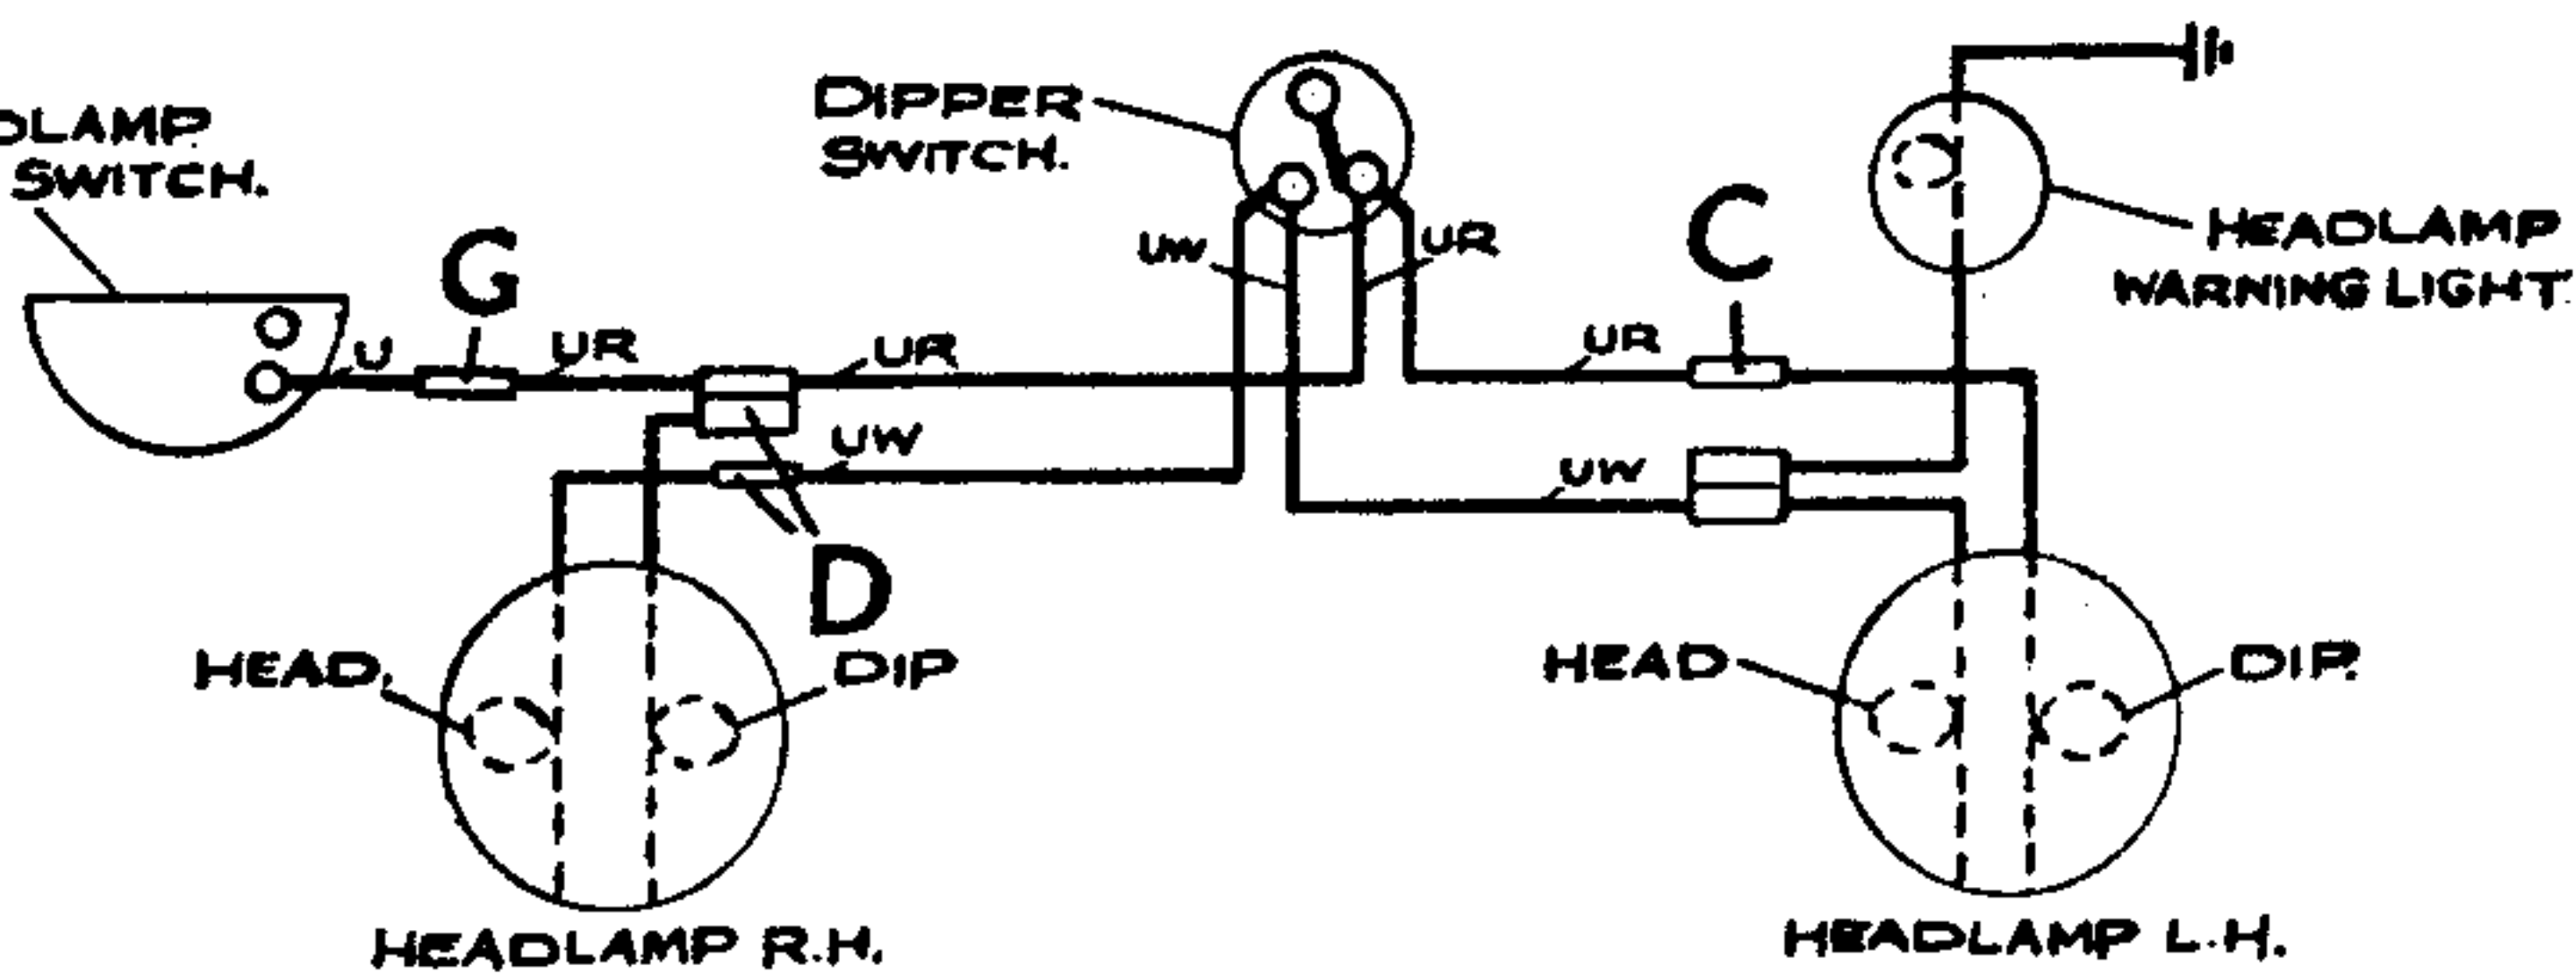

**GAZELLE (Column or Floor Gear-change), MINX (Column Gear-change)
WIRING DIAGRAM**

8406

WIRING OF HEADLAMPS, W/LIGHT & FLASH SW. FOR L.H.D.

A LIST OF SNAP CONNECTOR LOCATIONS IS SHOWN OVERLEAF FOR USE WITH THIS WIRING DIAGRAM