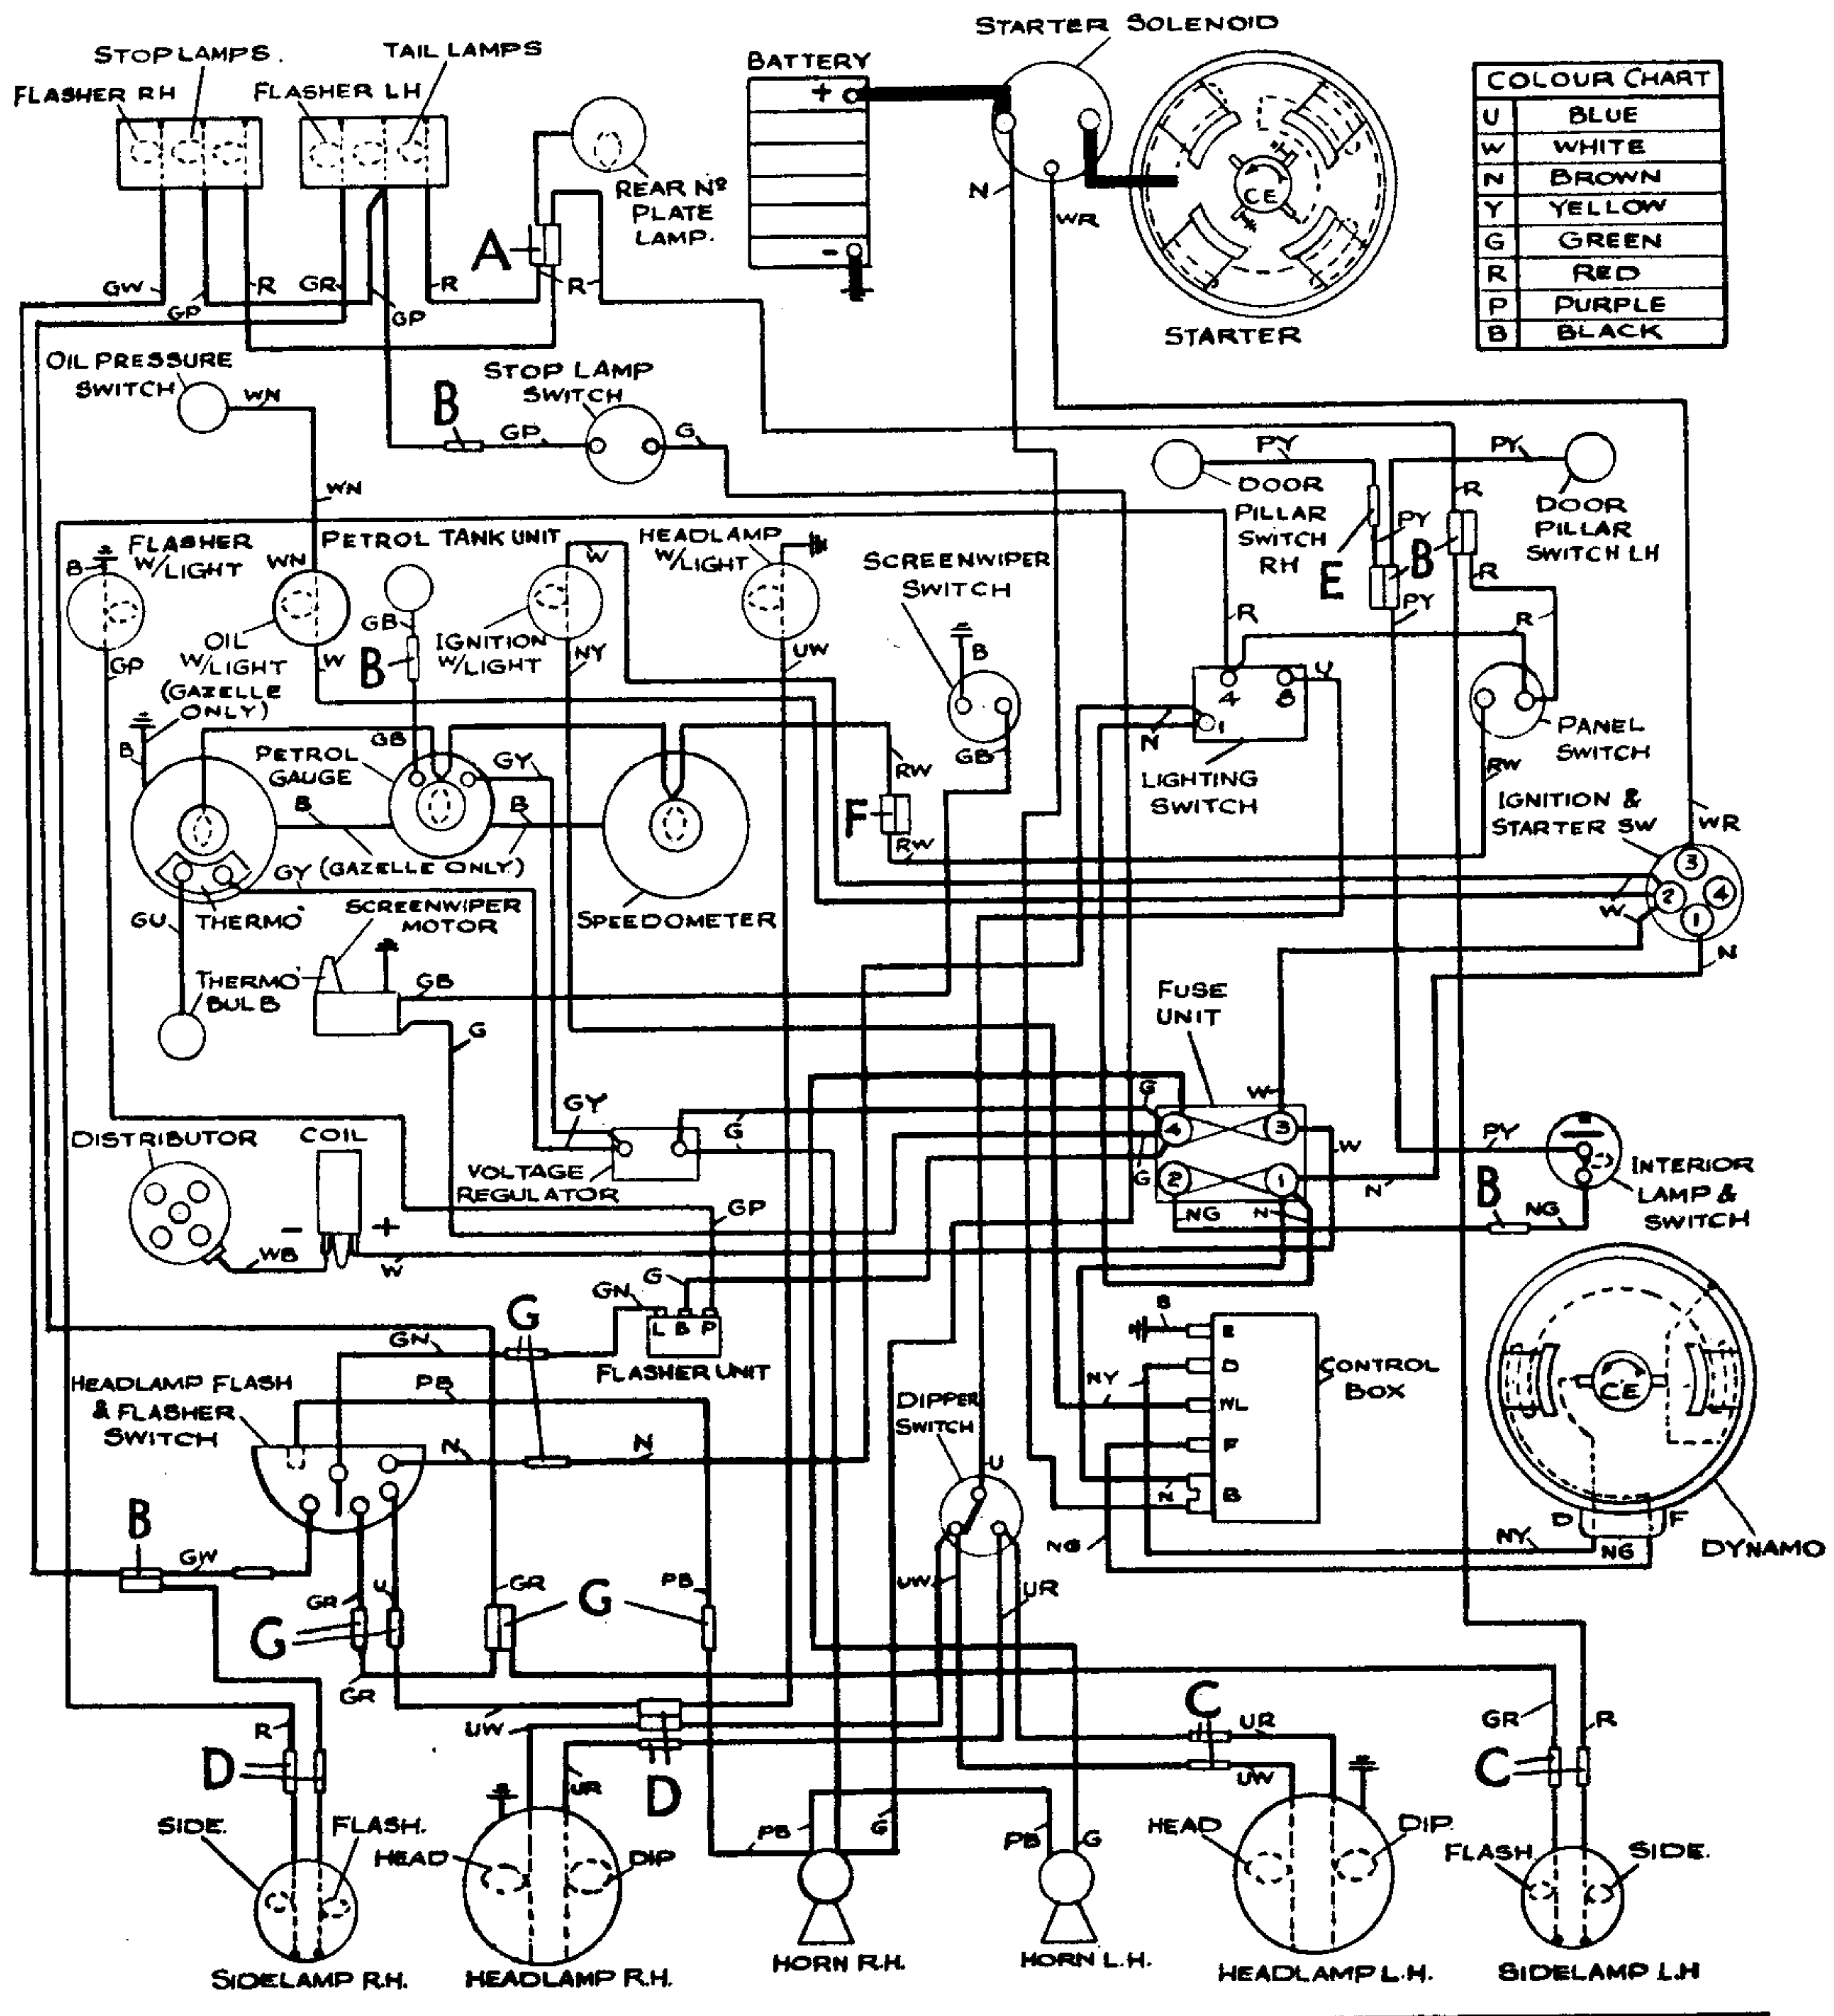

**GAZELLE (Column or Floor Gear-change), MINX (Column Gear-change)
WIRING DIAGRAM**

8406

WIRING OF HEADLAMPS, W/LIGHT & FLASH SW. FOR L.H.D.

A LIST OF SNAP CONNECTOR LOCATIONS IS SHOWN OVERLEAF FOR USE WITH THIS WIRING DIAGRAM