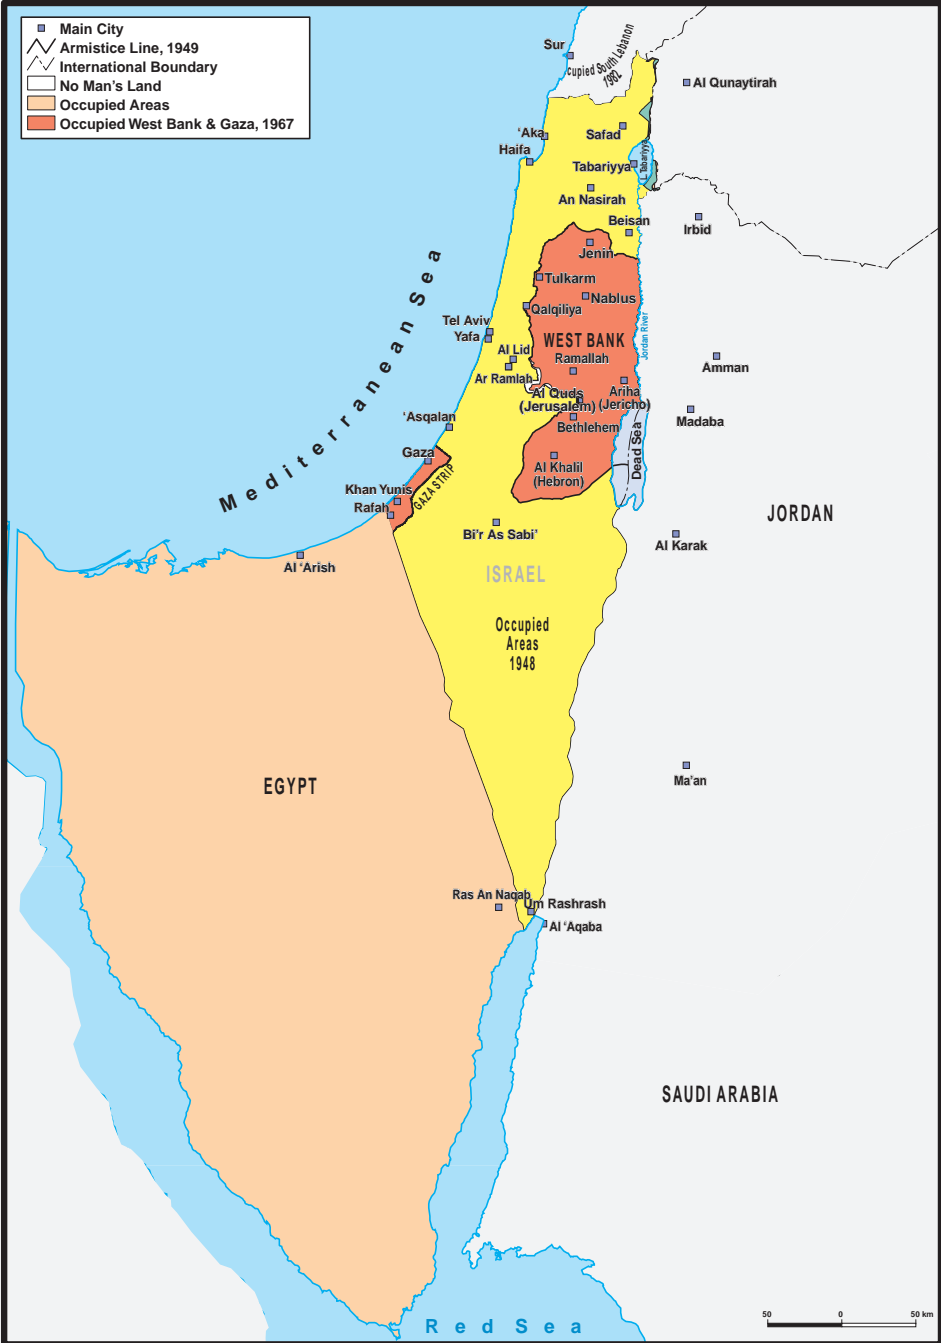

ZIONIST PLAN FOR PALESTINE 1919

MAP 1

WARS AND BORDER CHANGES

MAP 4

DEPOPULATED PALESTINIAN VILLAGES IN 1948 AND 1967

MAP 5

WARS AND BORDER CHANGES

MAP 6

JEWISH COLONIES IN THE WEST BANK FROM 1967 TO 1998

MAP 7

OSLO I (GAZA JERICHO) AGREEMENT ON MAY 4TH, 1994

MAP 8

PALESTINIAN LAND UNDER ISRAELI OCCUPATION, 2000

MAP 10

Palestinian Population Worldwide

The total Palestinian population number was 7.788 millions