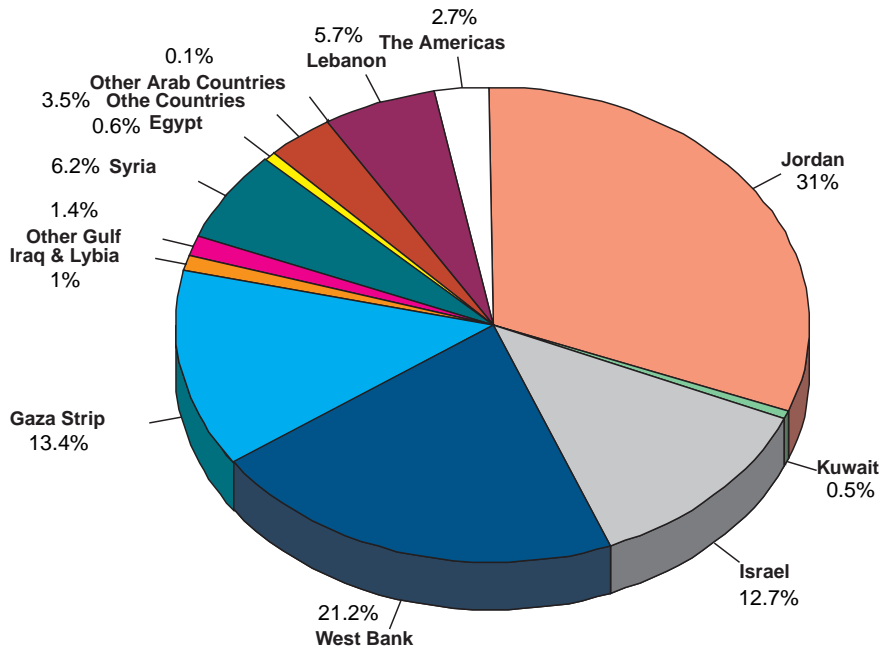

ZIONIST PLAN FOR PALESTINE 1919

MAP 1

WARS AND BORDER CHANGES

MAP 4

DEPOPULATED PALESTINIAN VILLAGES IN 1948 AND 1967

MAP 5

WARS AND BORDER CHANGES

MAP 6

JEWISH COLONIES IN THE WEST BANK FROM 1967 TO 1998

MAP 7

OSLO I (GAZA JERICHO) AGREEMENT ON MAY 4TH, 1994

MAP 8

PALESTINIAN LAND UNDER ISRAELI OCCUPATION, 2000

MAP 10

Palestinian Population Worldwide

The total Palestinian population number was 7.788 millions