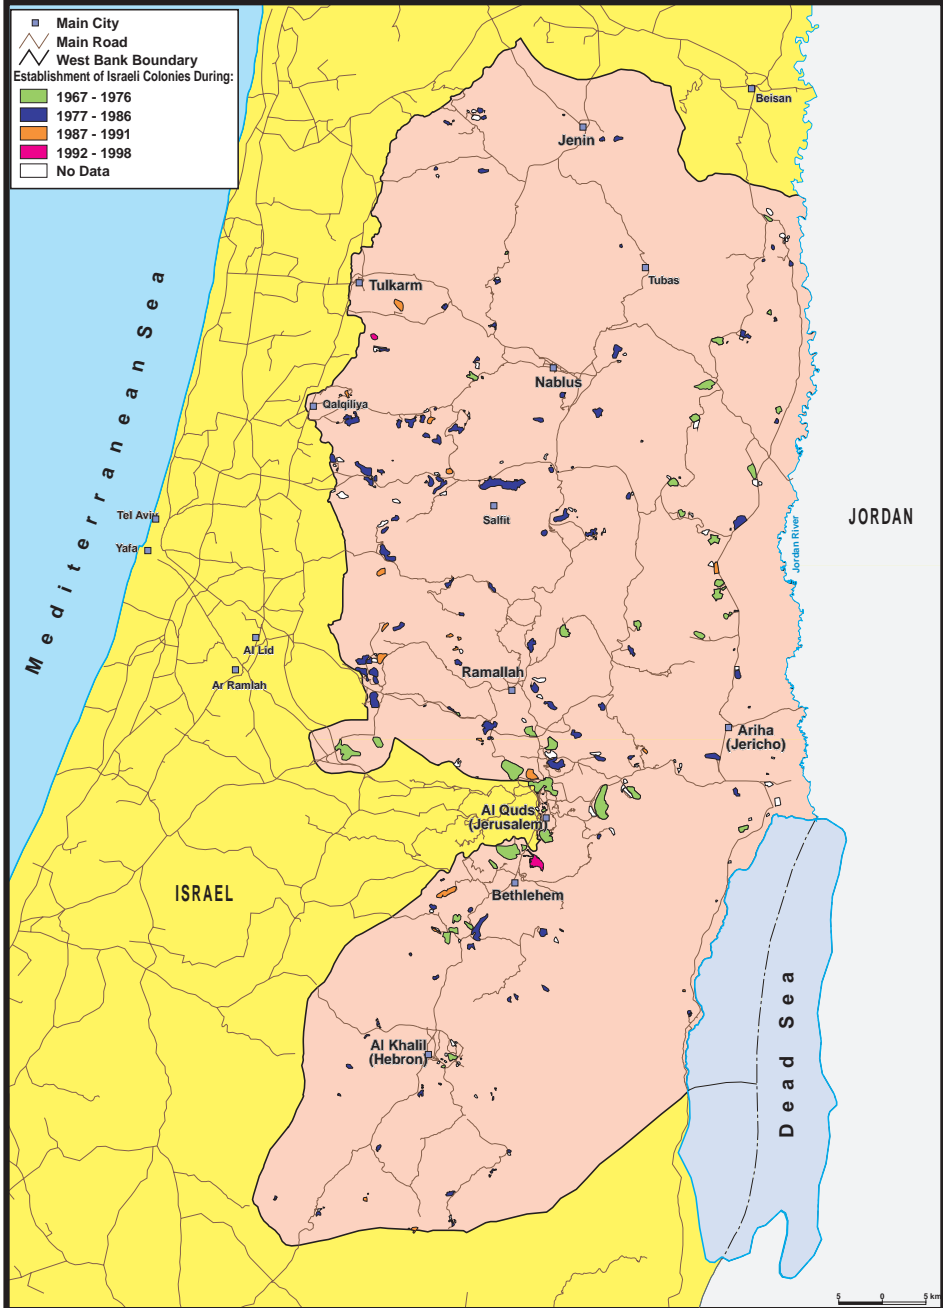

ZIONIST PLAN FOR PALESTINE 1919

MAP 1

WARS AND BORDER CHANGES

MAP 4

DEPOPULATED PALESTINIAN VILLAGES IN 1948 AND 1967

MAP 5

WARS AND BORDER CHANGES

MAP 6

JEWISH COLONIES IN THE WEST BANK FROM 1967 TO 1998

MAP 7

OSLO I (GAZA JERICHO) AGREEMENT ON MAY 4TH, 1994

MAP 8

PALESTINIAN LAND UNDER ISRAELI OCCUPATION, 2000

MAP 10

Palestinian Population Worldwide

The total Palestinian population number was 7.788 millions