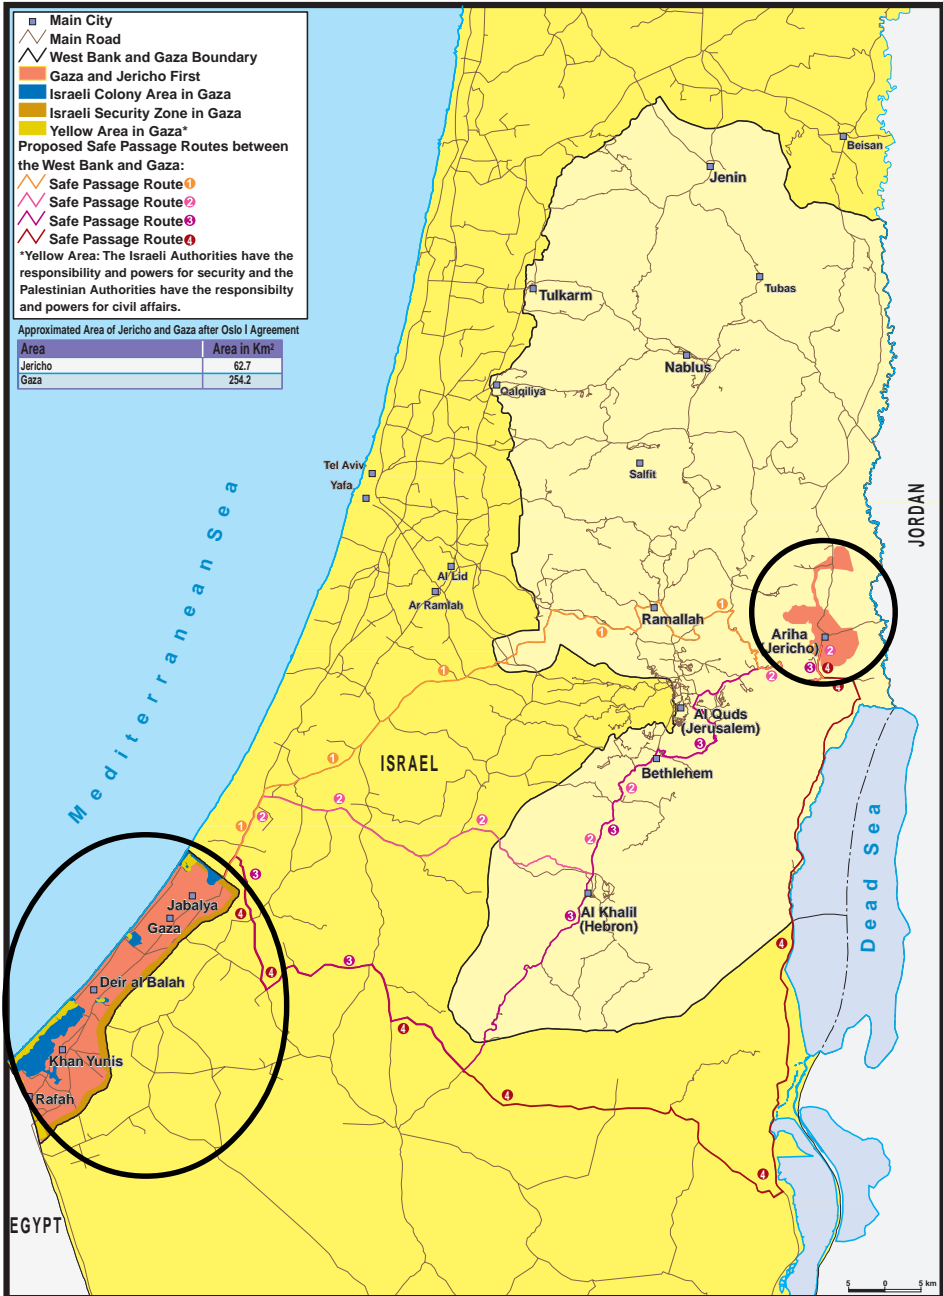

ZIONIST PLAN FOR PALESTINE 1919

MAP 1

WARS AND BORDER CHANGES

MAP 4

DEPOPULATED PALESTINIAN VILLAGES IN 1948 AND 1967

MAP 5

WARS AND BORDER CHANGES

MAP 6

JEWISH COLONIES IN THE WEST BANK FROM 1967 TO 1998

MAP 7

OSLO I (GAZA JERICHO) AGREEMENT ON MAY 4TH, 1994

MAP 8

PALESTINIAN LAND UNDER ISRAELI OCCUPATION, 2000

MAP 10

Palestinian Population Worldwide

The total Palestinian population number was 7.788 millions