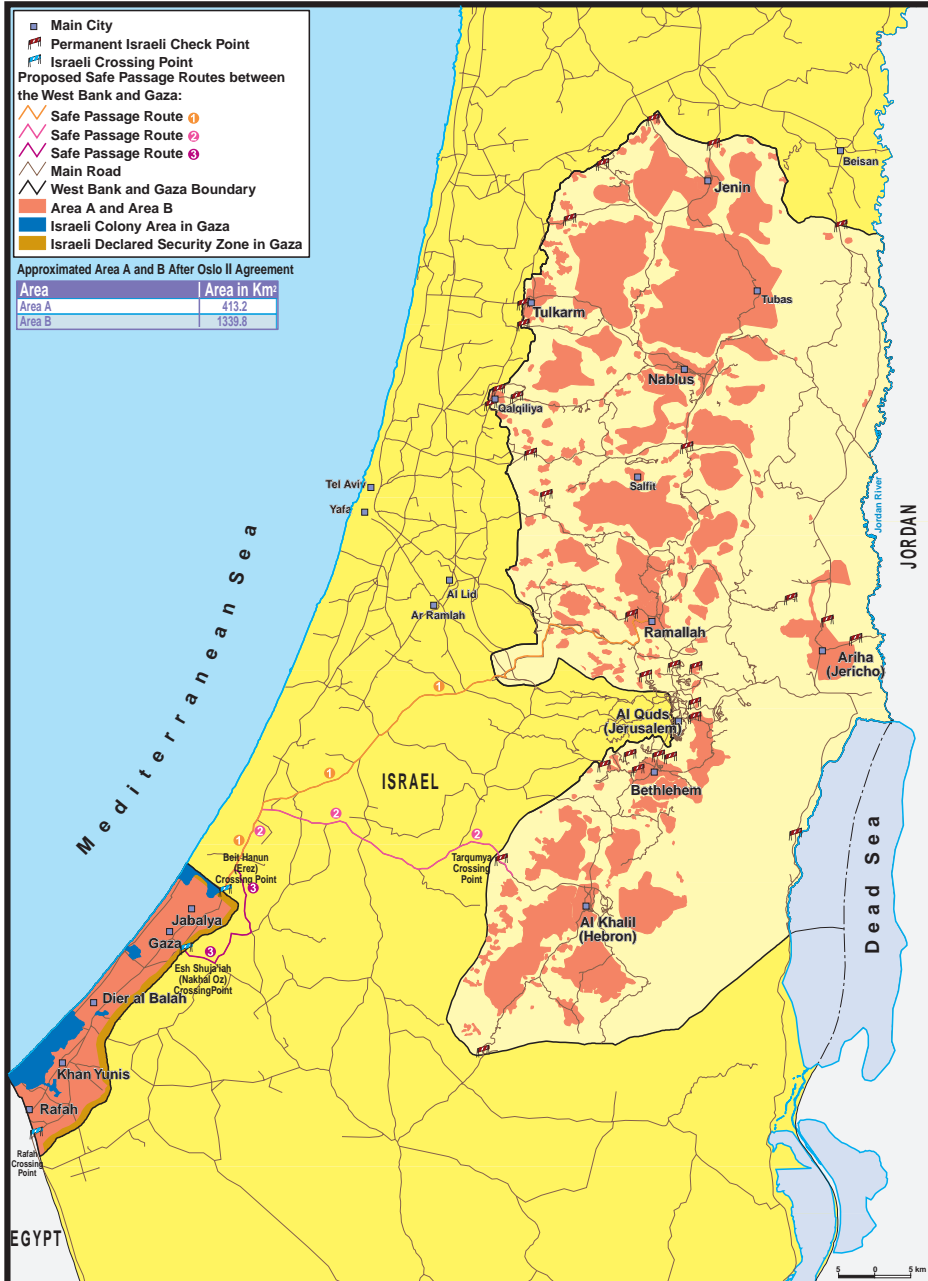

ZIONIST PLAN FOR PALESTINE 1919

MAP 1

WARS AND BORDER CHANGES

MAP 4

DEPOPULATED PALESTINIAN VILLAGES IN 1948 AND 1967

MAP 5

WARS AND BORDER CHANGES

MAP 6

JEWISH COLONIES IN THE WEST BANK FROM 1967 TO 1998

MAP 7

OSLO I (GAZA JERICHO) AGREEMENT ON MAY 4TH, 1994

MAP 8

PALESTINIAN LAND UNDER ISRAELI OCCUPATION, 2000

MAP 10

Palestinian Population Worldwide

The total Palestinian population number was 7.788 millions