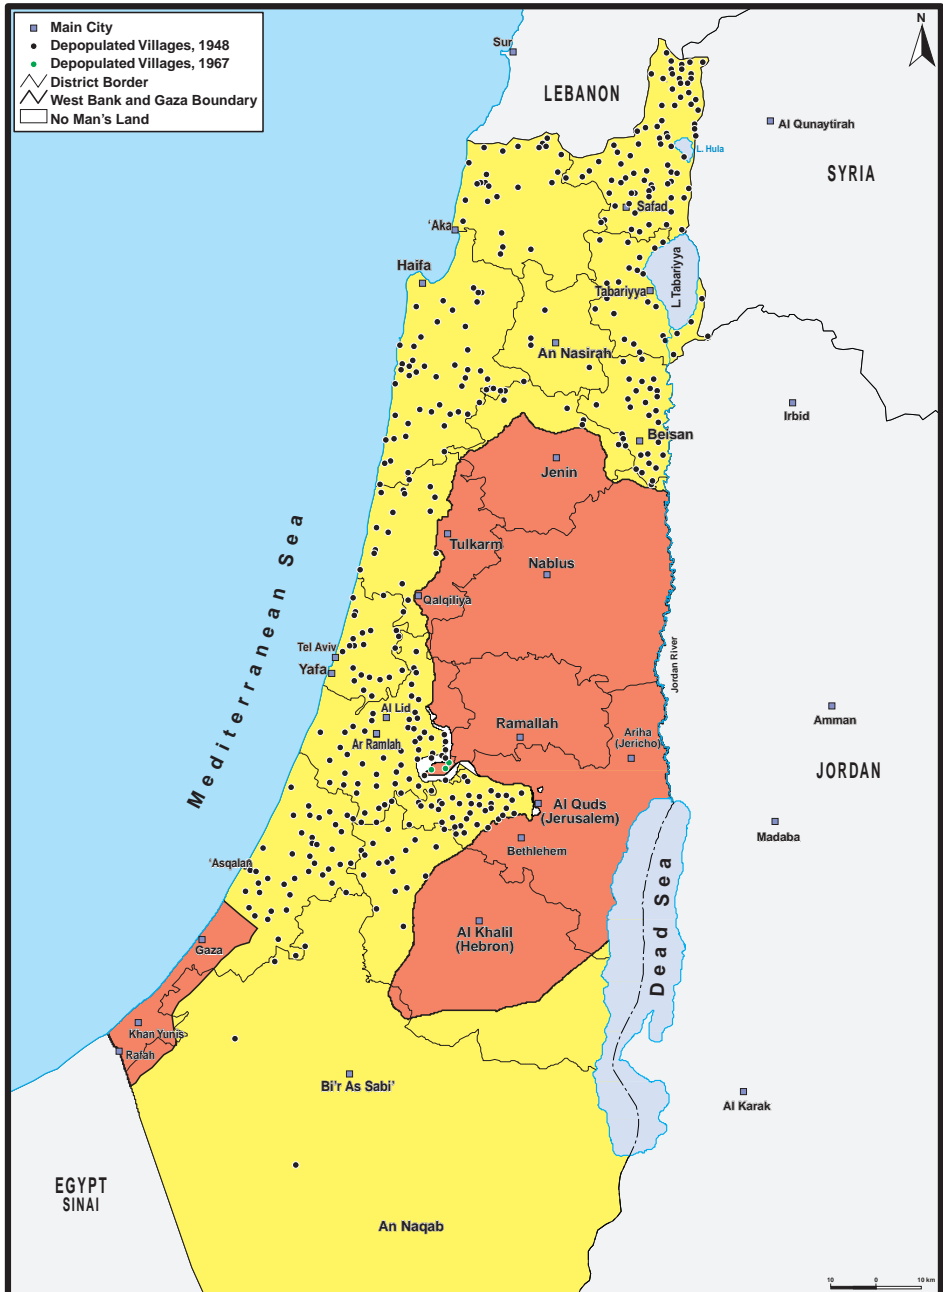

ZIONIST PLAN FOR PALESTINE 1919

MAP 1

WARS AND BORDER CHANGES

MAP 4

DEPOPULATED PALESTINIAN VILLAGES IN 1948 AND 1967

MAP 5

WARS AND BORDER CHANGES

MAP 6

JEWISH COLONIES IN THE WEST BANK FROM 1967 TO 1998

MAP 7

OSLO I (GAZA JERICHO) AGREEMENT ON MAY 4TH, 1994

MAP 8

PALESTINIAN LAND UNDER ISRAELI OCCUPATION, 2000

MAP 10

Palestinian Population Worldwide

The total Palestinian population number was 7.788 millions