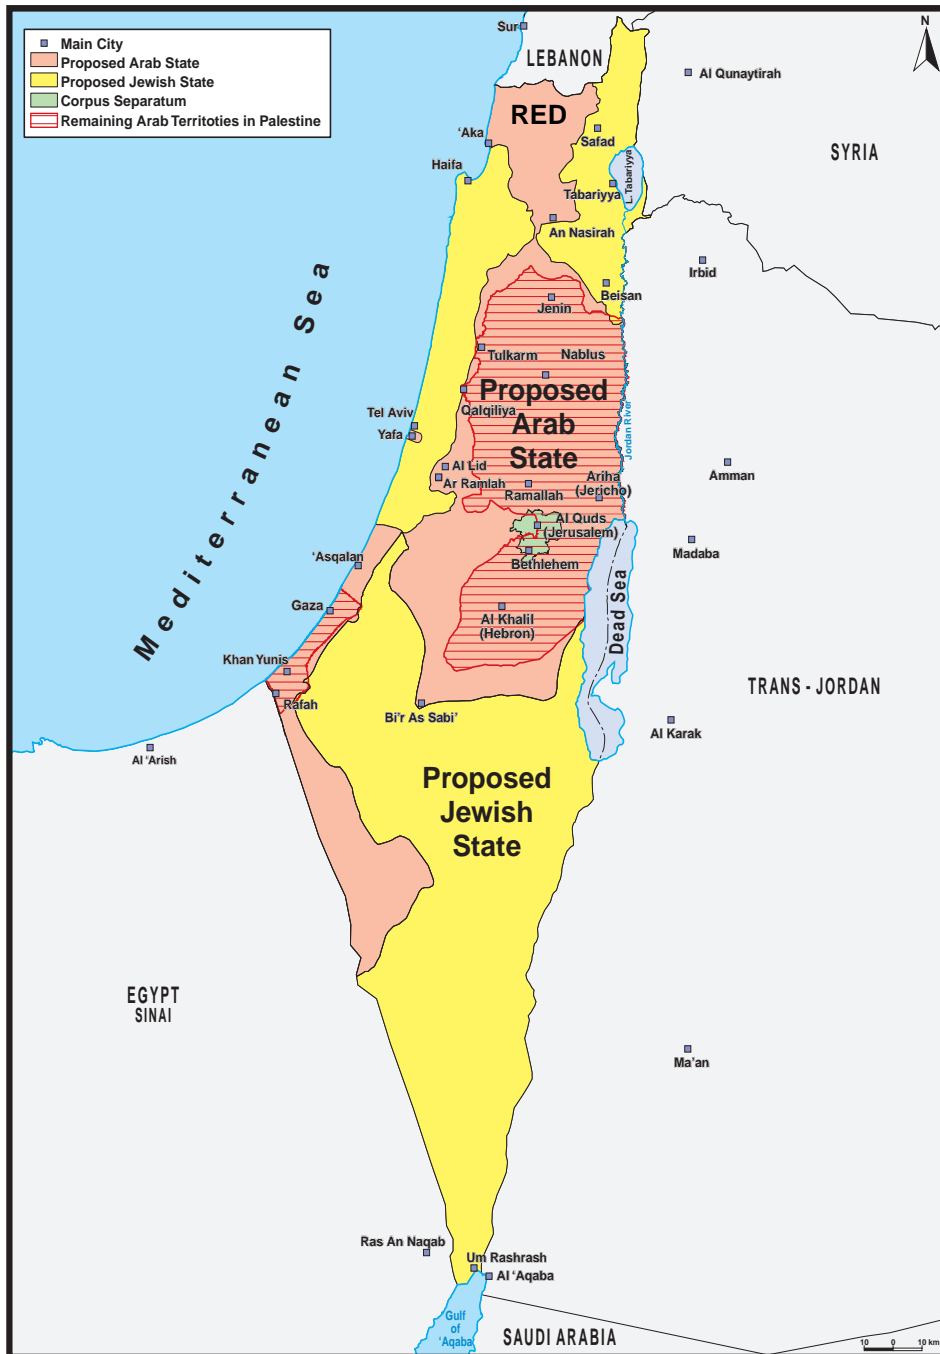

ZIONIST PLAN FOR PALESTINE 1919

MAP 1

WARS AND BORDER CHANGES

MAP 4

DEPOPULATED PALESTINIAN VILLAGES IN 1948 AND 1967

MAP 5

WARS AND BORDER CHANGES

MAP 6

JEWISH COLONIES IN THE WEST BANK FROM 1967 TO 1998

MAP 7

OSLO I (GAZA JERICHO) AGREEMENT ON MAY 4TH, 1994

MAP 8

PALESTINIAN LAND UNDER ISRAELI OCCUPATION, 2000

MAP 10

Palestinian Population Worldwide

The total Palestinian population number was 7.788 millions