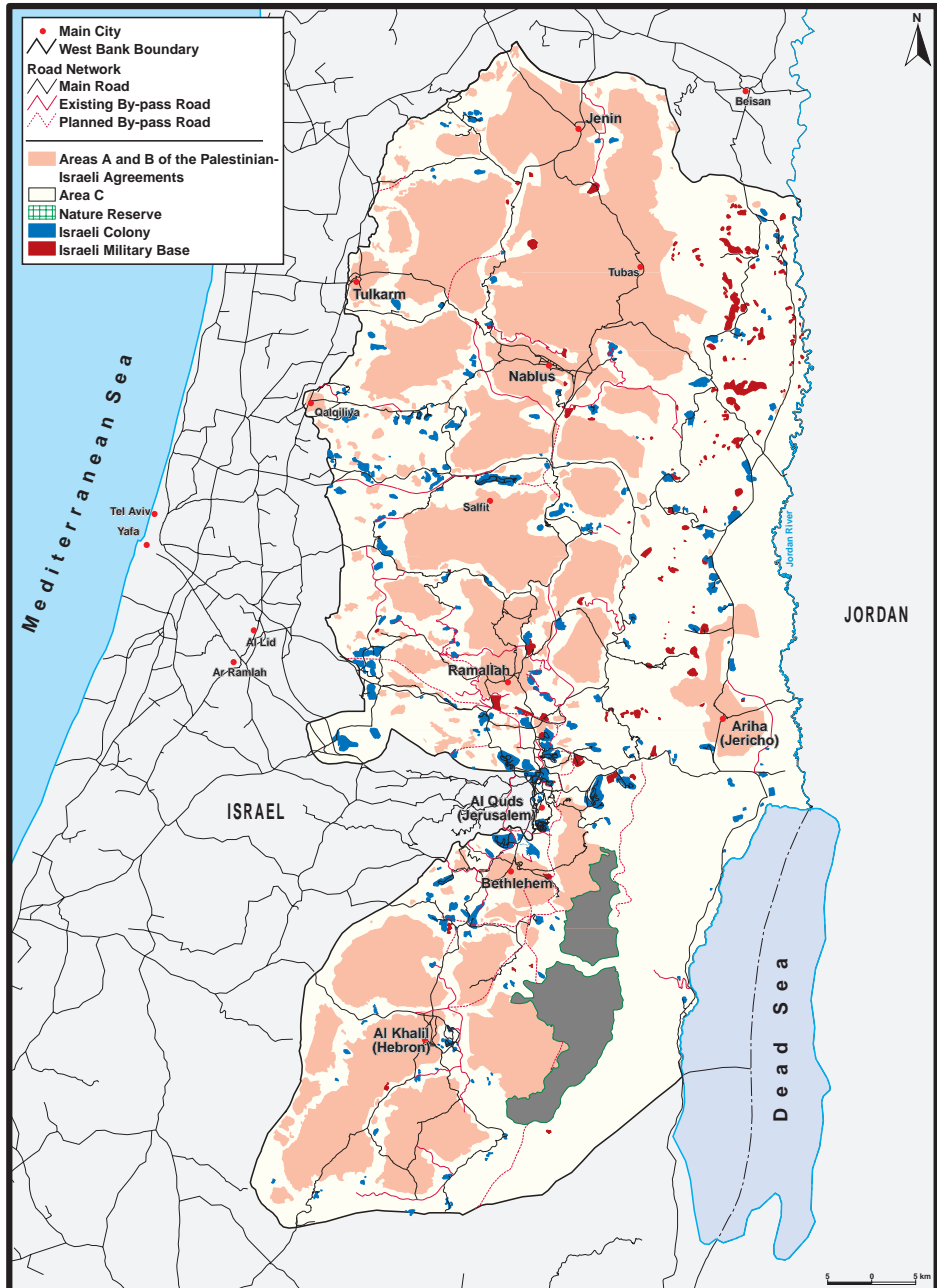

ZIONIST PLAN FOR PALESTINE 1919

MAP 1

WARS AND BORDER CHANGES

MAP 4

DEPOPULATED PALESTINIAN VILLAGES IN 1948 AND 1967

MAP 5

WARS AND BORDER CHANGES

MAP 6

JEWISH COLONIES IN THE WEST BANK FROM 1967 TO 1998

MAP 7

OSLO I (GAZA JERICHO) AGREEMENT ON MAY 4TH, 1994

MAP 8

PALESTINIAN LAND UNDER ISRAELI OCCUPATION, 2000

MAP 10

Palestinian Population Worldwide

The total Palestinian population number was 7.788 millions