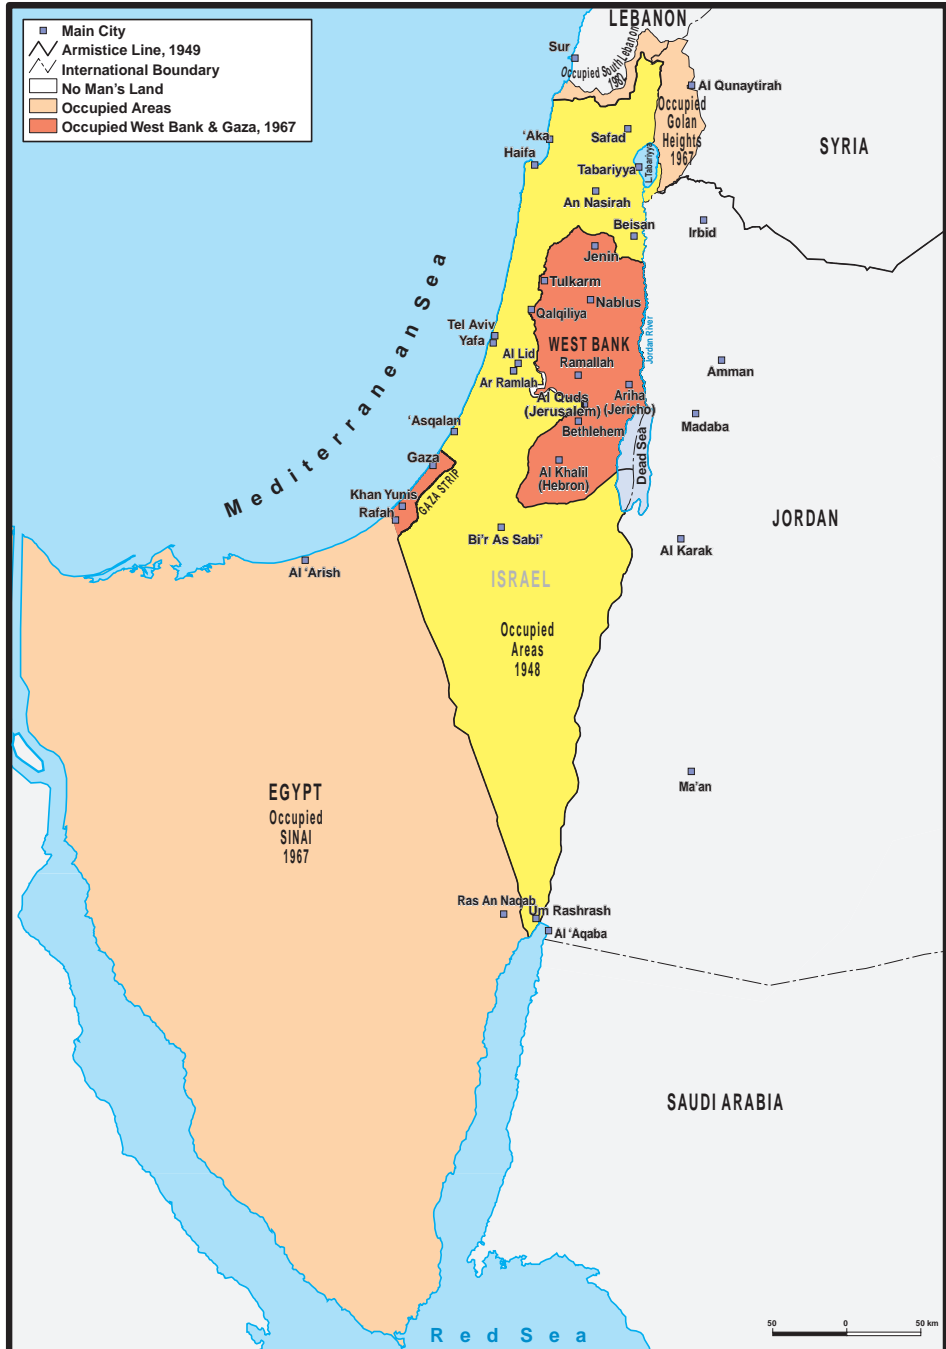

ZIONIST PLAN FOR PALESTINE 1919

MAP 1

WARS AND BORDER CHANGES

MAP 4

DEPOPULATED PALESTINIAN VILLAGES IN 1948 AND 1967

MAP 5

WARS AND BORDER CHANGES

MAP 6

JEWISH COLONIES IN THE WEST BANK FROM 1967 TO 1998

MAP 7

OSLO I (GAZA JERICHO) AGREEMENT ON MAY 4TH, 1994

MAP 8

PALESTINIAN LAND UNDER ISRAELI OCCUPATION, 2000

MAP 10

Palestinian Population Worldwide

The total Palestinian population number was 7.788 millions