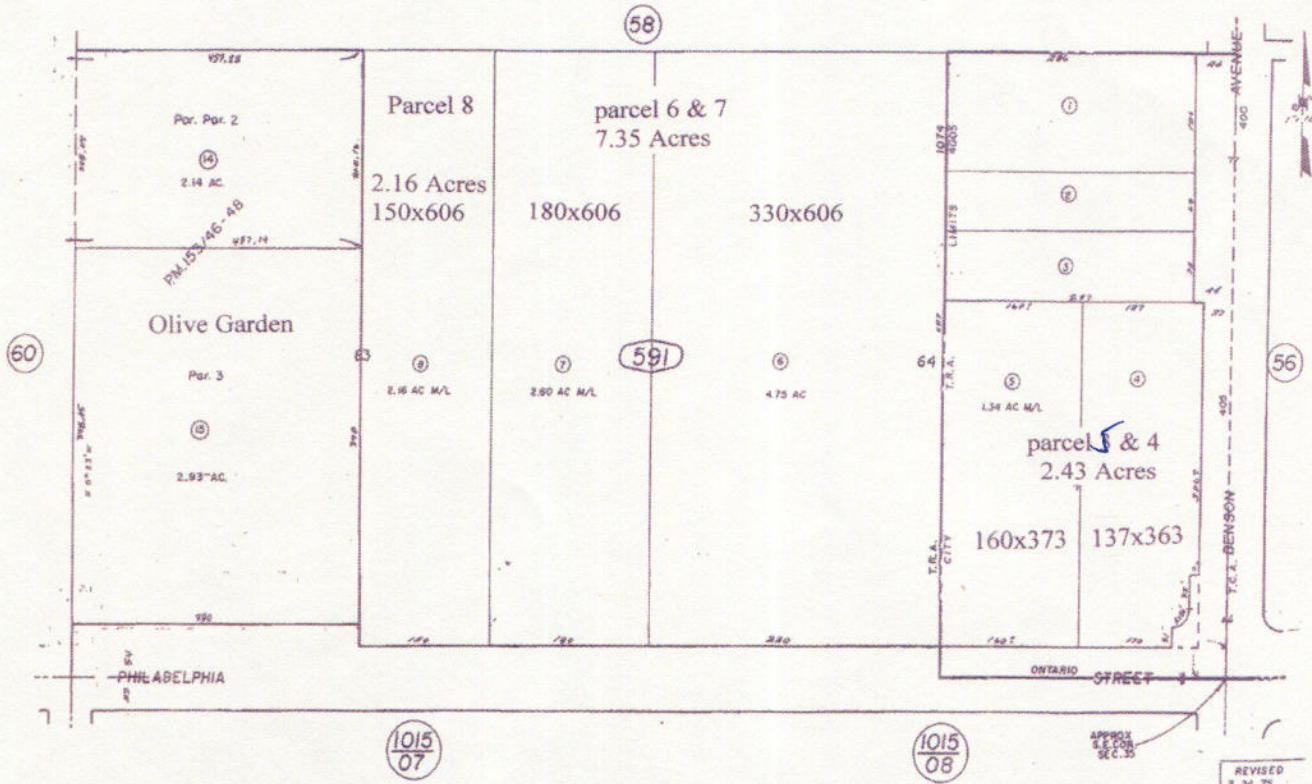

Por. Rancho Santa Ana Del Chino, M. B. 6/15

Ontario City  
Chino City  
Tax Rate Area  
1074, 4005

1014-51

[ Report Menu ]