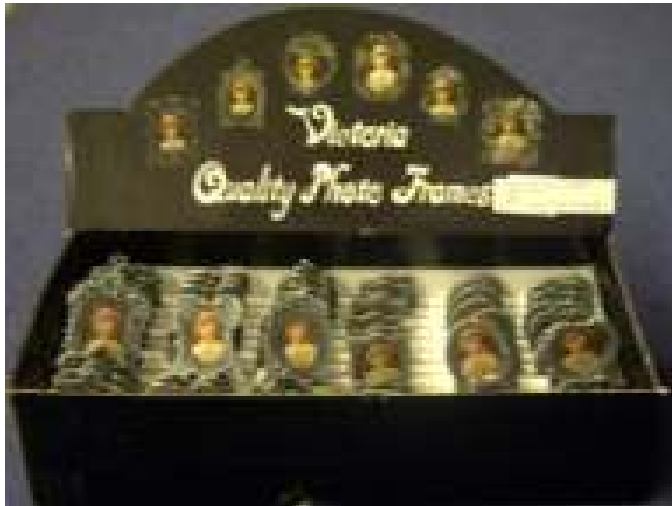

International House of Imports 2003 Catalog

More Home Accessories

94258 champagne cast iron footstool

36087 lion head cast iron footstool

70823 leather/wood magazine holder

84827 wood trays
84828 folding magazine stand

87801 wicker/wood file holder

International House of Imports 2003 Catalog

More Frames

77104 Antiqued gold Schoolhouse frame

77105 Antiqued silver Schoolhouse frame

77695 72pc 1x1in silver frames in bulk display

75942 77357 77389 Grapes and Vine 3pc set

88473 and 88472 gold 2pc frame set

88407 88406 and 88405 gold embossed 3pc frame set

International House of Imports 2003 Catalog

More Small Home Accessories

70185 letter holder 70179 6pc coaster set 12103 pencil holder 70185 file or magazine holder