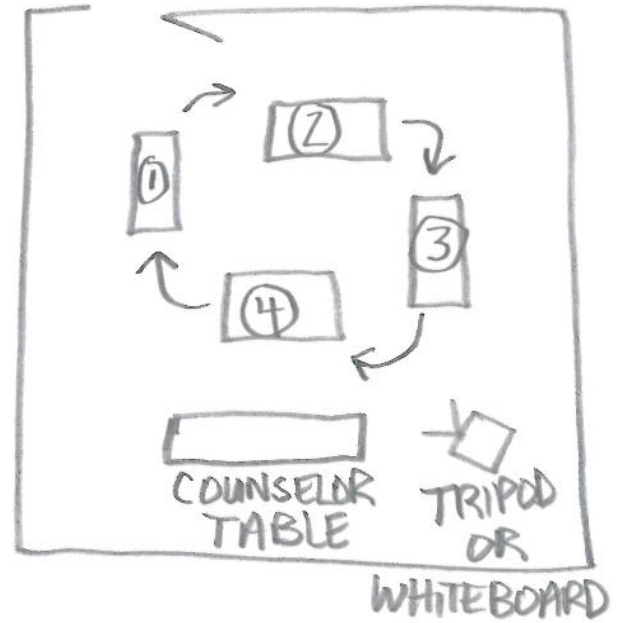

ART MB CLASS DATE

FEB 24

↓
CLASS
LAYOUT →

ART SUPPLIES

- ① CRAYONS
- ② PENS
- ③ PENCILS
- ④ COLOR PENCILS

CLASS
SCRIPT
(DOWNLOAD)

HANDOUTS (SEE LEGENDS PACKAGE)

-TEMPLATE

-SCOUT CAREER CHARACTERISTICS

-CAREER DESCRIPTION/AGENDA