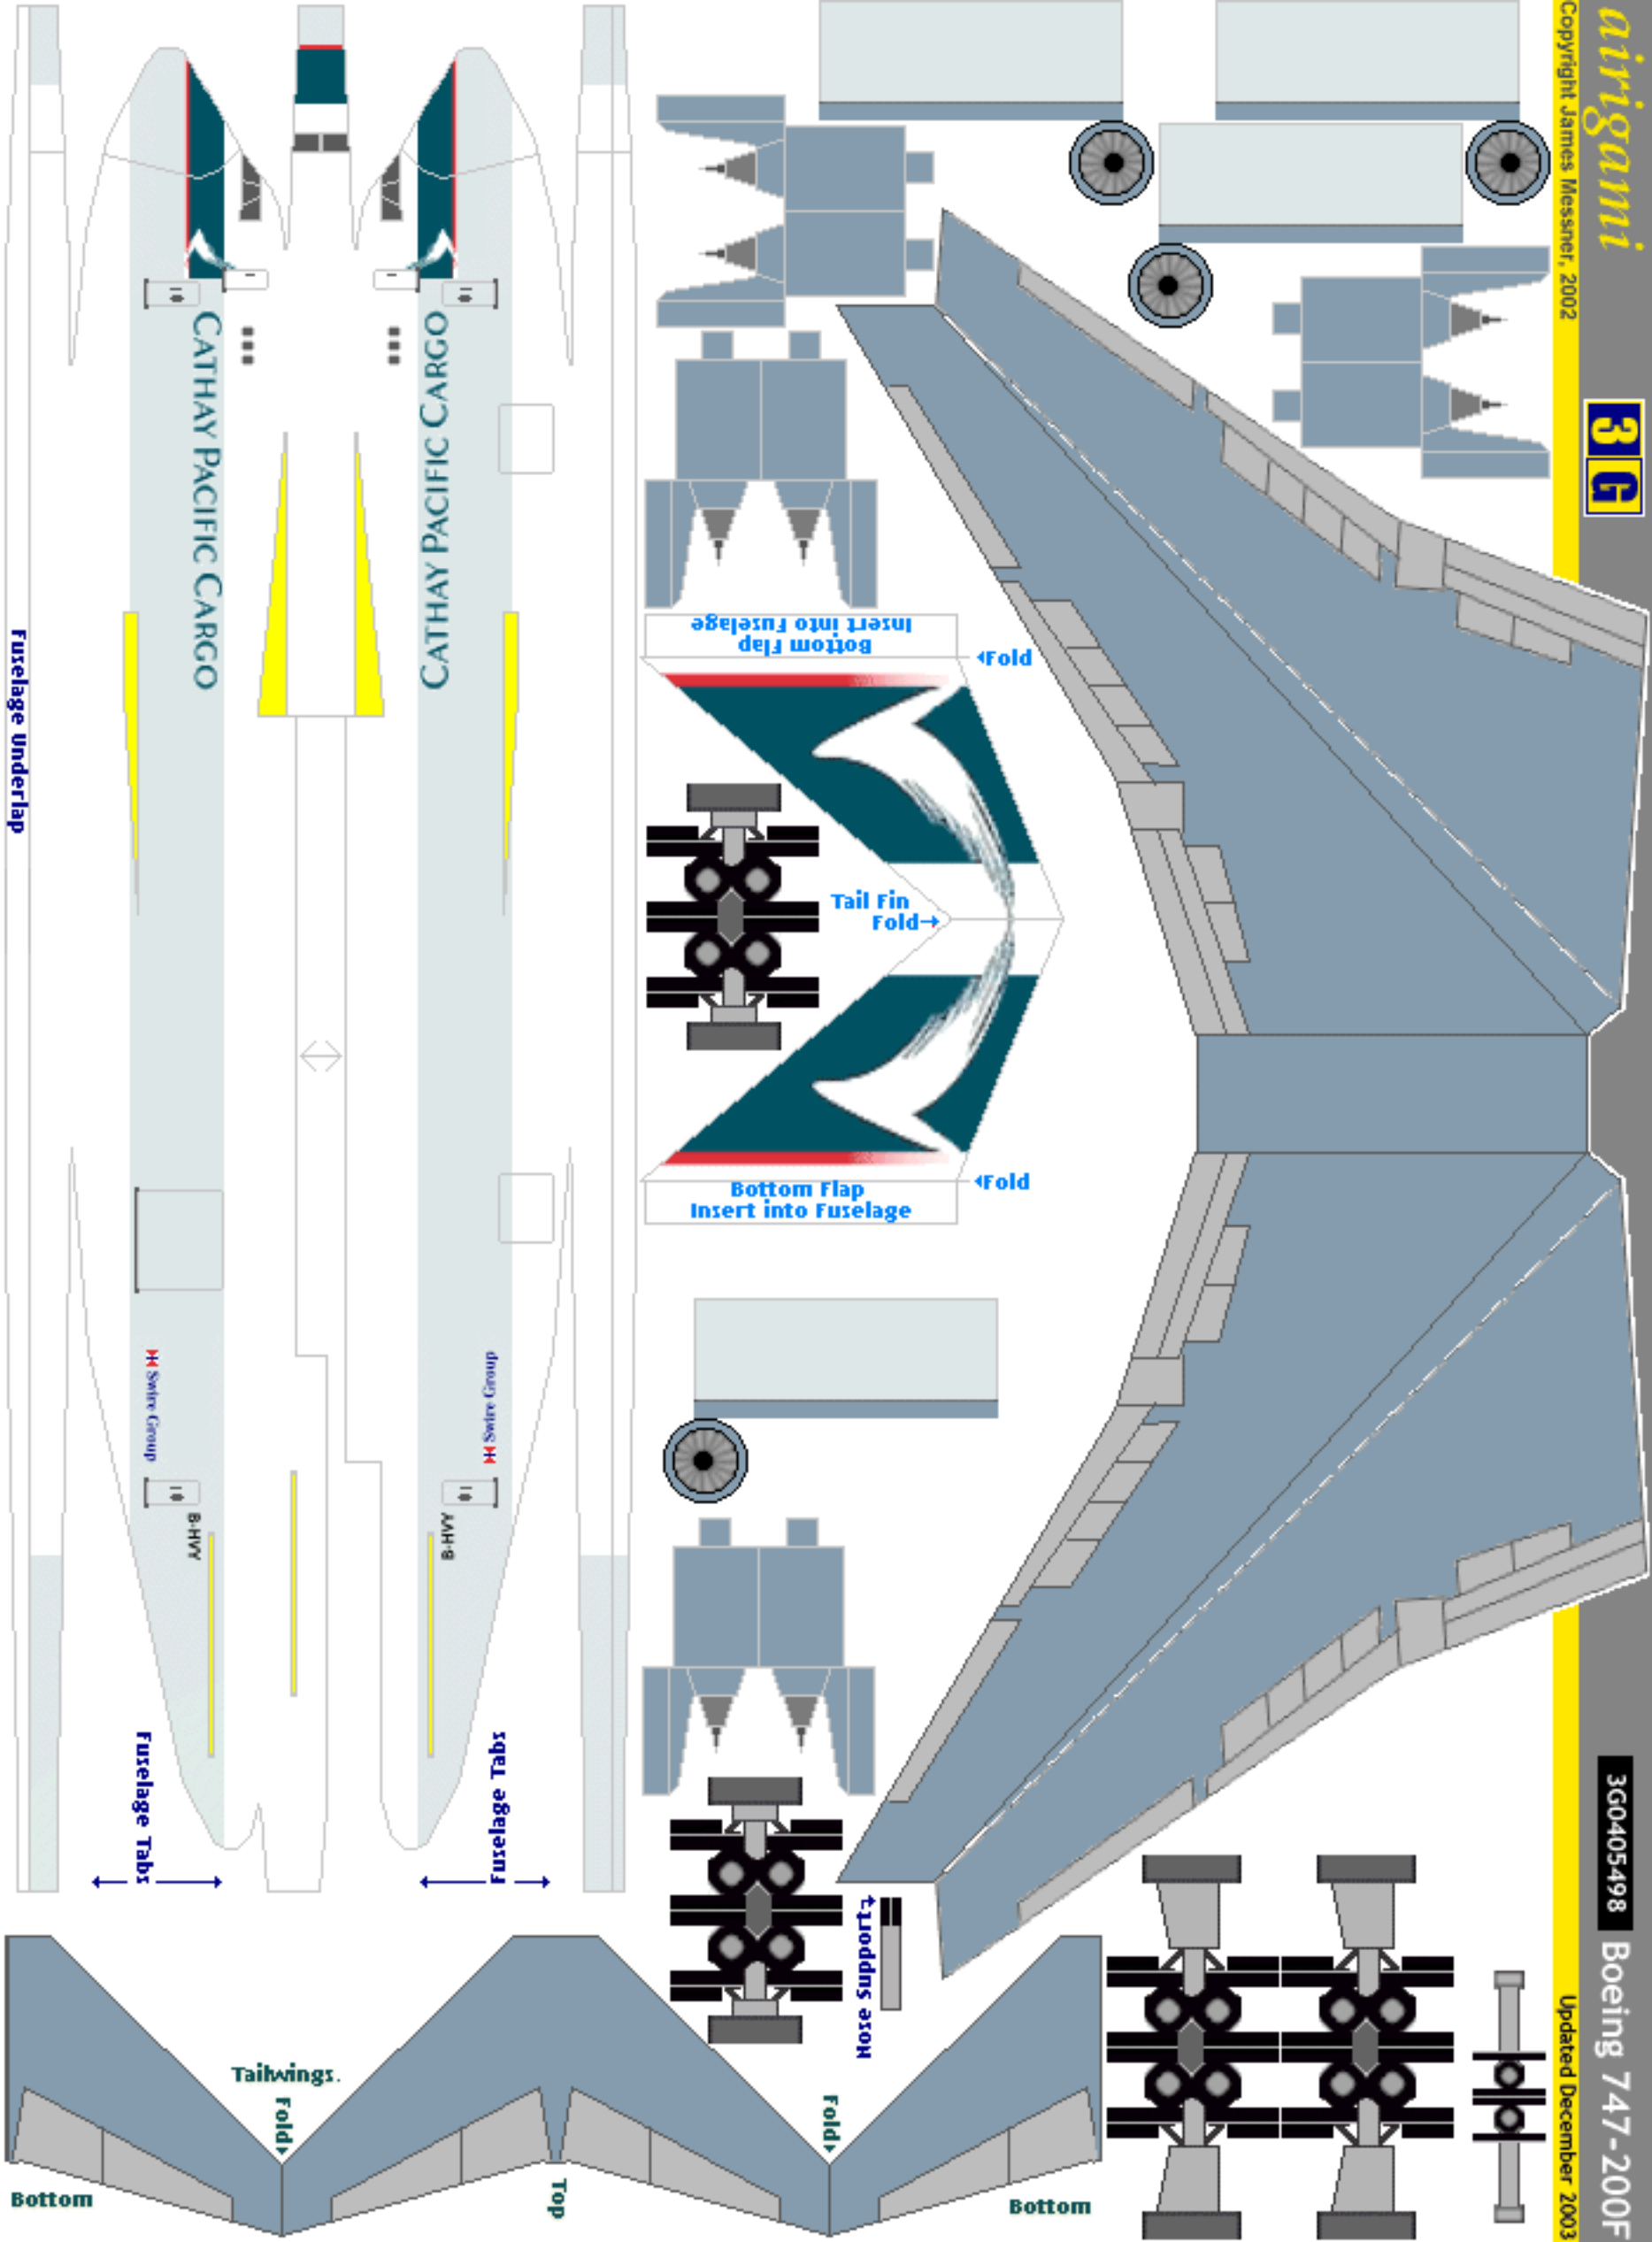

CATHAY PACIFIC CARGO

CATHAY PACIFIC CARGO

Fuselage Underlap

Fuselage Tabs

Fuselage Tabs

Tailwings. Fold

Bottom

Top

Bottom Flap Insert into Fuselage

fold

Tail Fin Fold

fold

Bottom Flap Insert into Fuselage

fold

fold

Bottom

Bottom