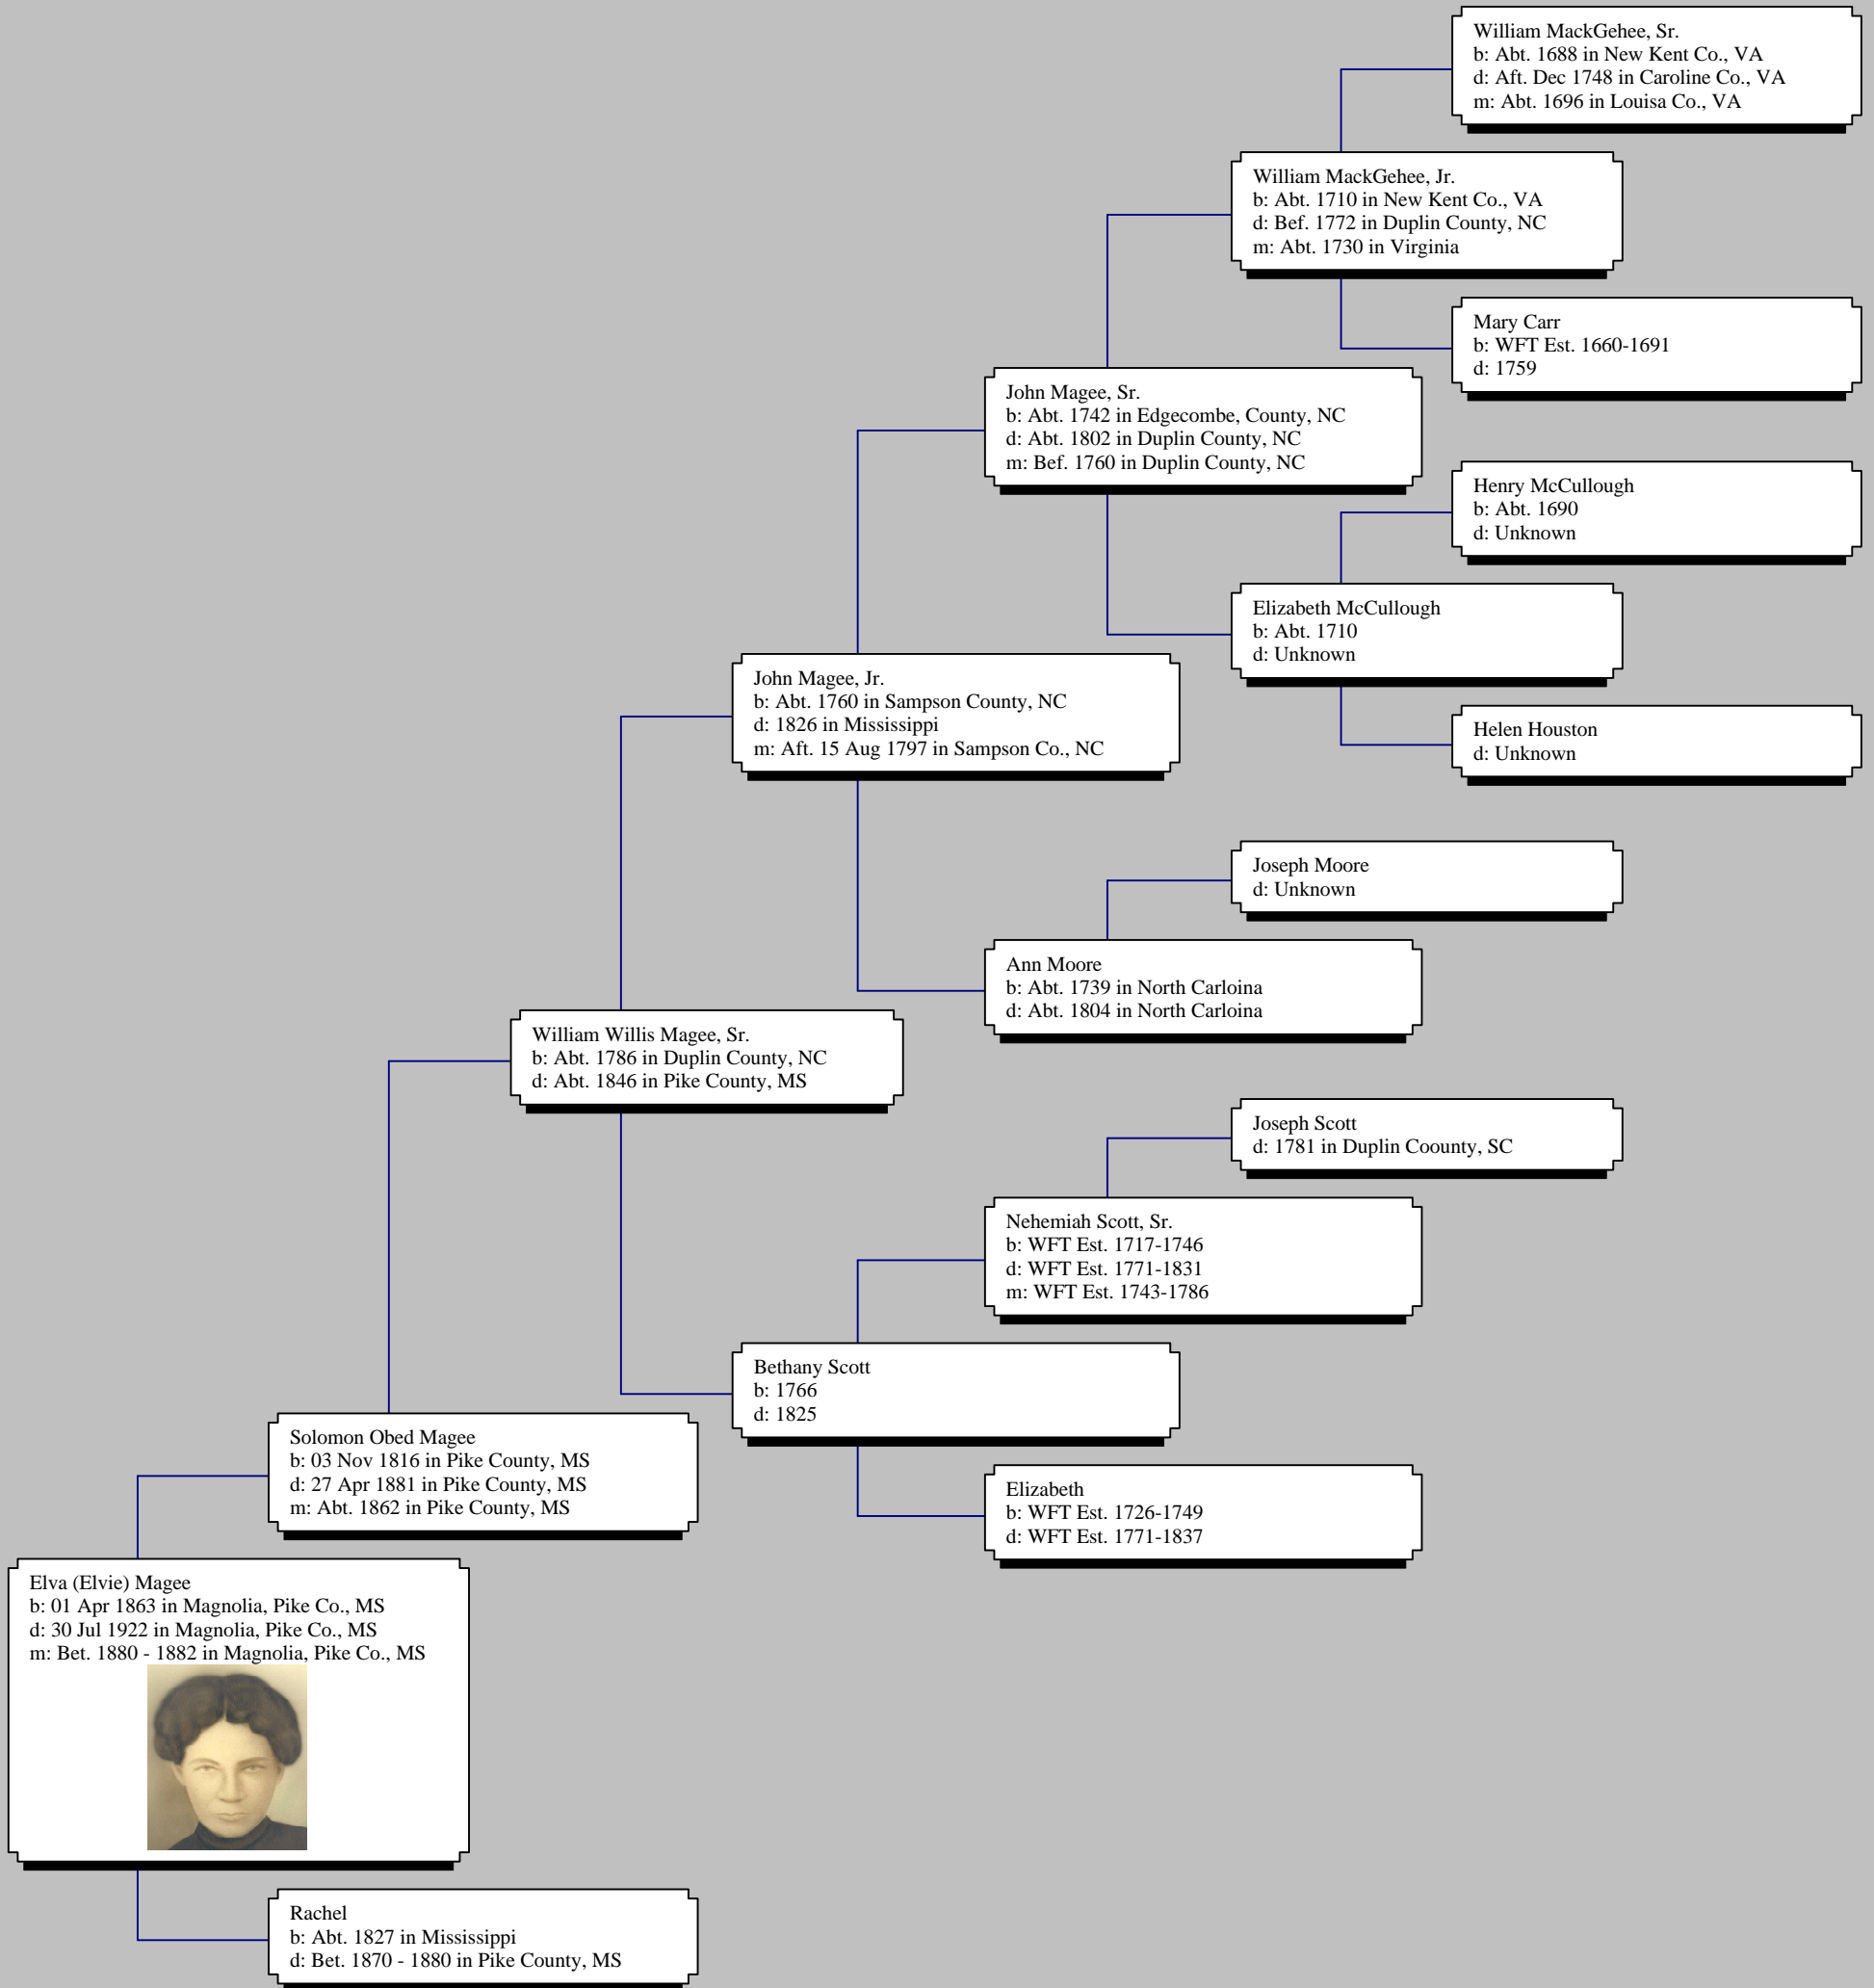

Ancestors of Elva (Elvie) Magee Varnado

Parents Grandparents Great-Grandparents 2nd Great-Grandparents 3rd Great-Grandparents 4th Great-Grandparents

Willie L. Robinson
Nashville, TN
December 17, 2006
615-498-6074/Wlr0819@aol.com