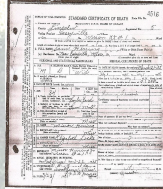

Ancestors of Martha Herring

Parents

Grandparents

Great-Grandparents

Minor Herring

b: Dec 1857 in Mississippi
m: 27 Jul 1876 in Franklin County, MS
d: Apr 1917

Sam Herring

b: 16 Nov 1899 in Franklin County, MS
d: 21 Mar 1935 in near Caseyville, Lincoln Co., MS

Jim Locks

b: in Mississippi

Eliza (Elizabeth) Locks

b: Bet. 1860 - 1862 in Mississippi

Jane

b: in Mississippi

Martha Herring

b: 13 Sep 1928 in Franklin County, MS
d: 27 Feb 1930 in Quentin, Franklin Co., MS

Luna White

b: 1902 in Mississippi
d: Bet. 1928 - 1935

Willie L. Robinson
Nashville, TN
Wlr0819@aol.com
July 24, 2011