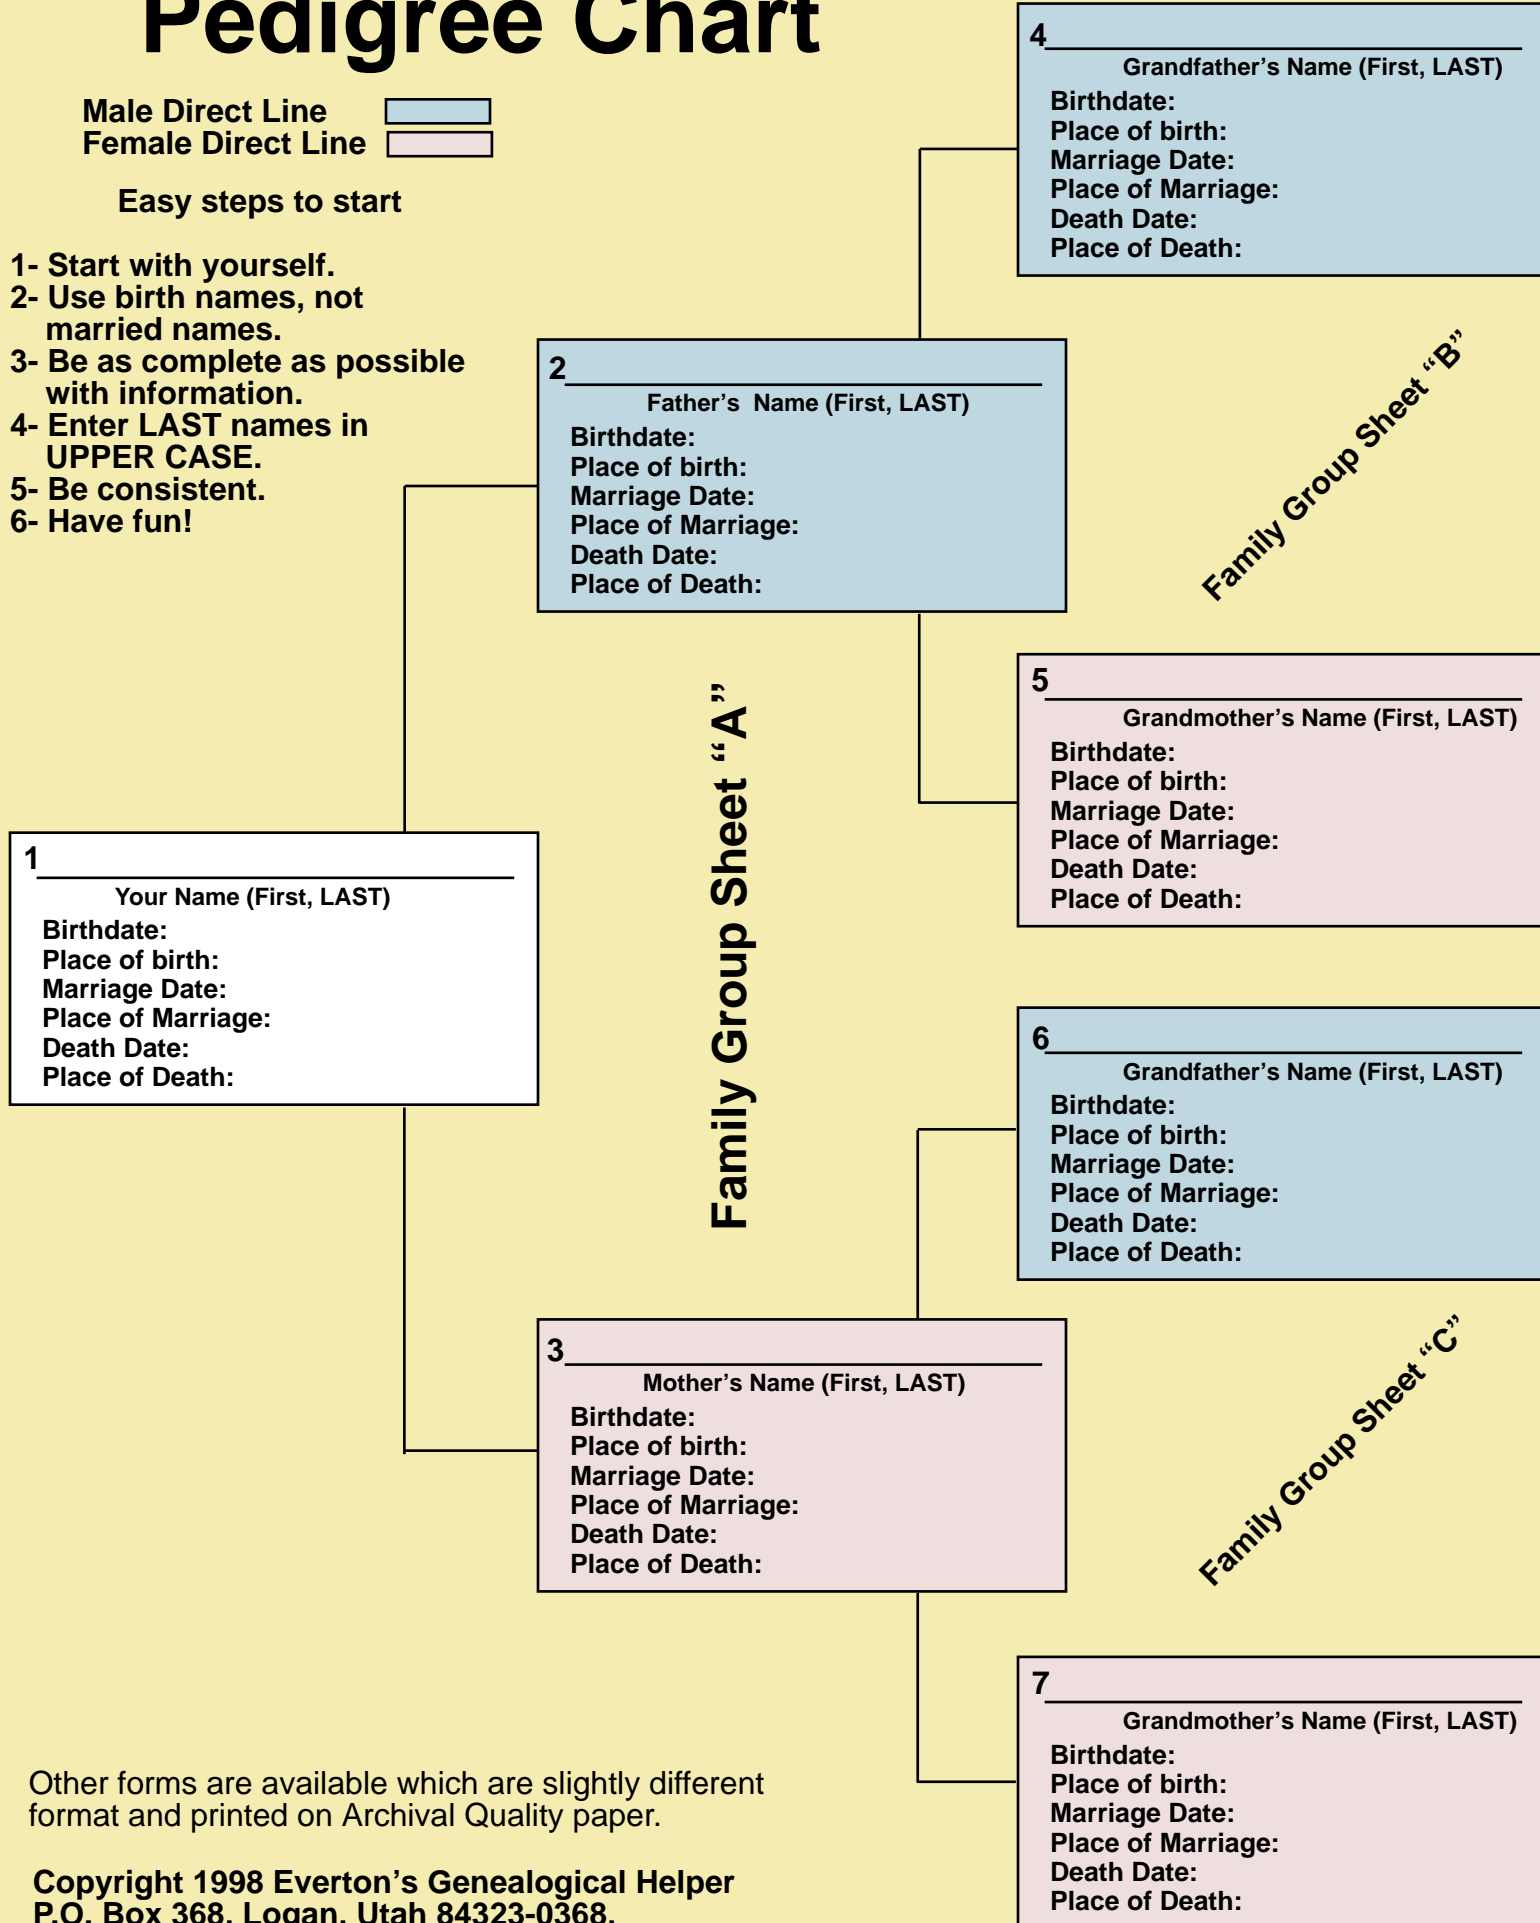

# Pedigree Chart

Male Direct Line   
Female Direct Line 

## Easy steps to start

- 1- Start with yourself.
- 2- Use birth names, not married names.
- 3- Be as complete as possible with information.
- 4- Enter LAST names in UPPER CASE.
- 5- Be consistent.
- 6- Have fun!